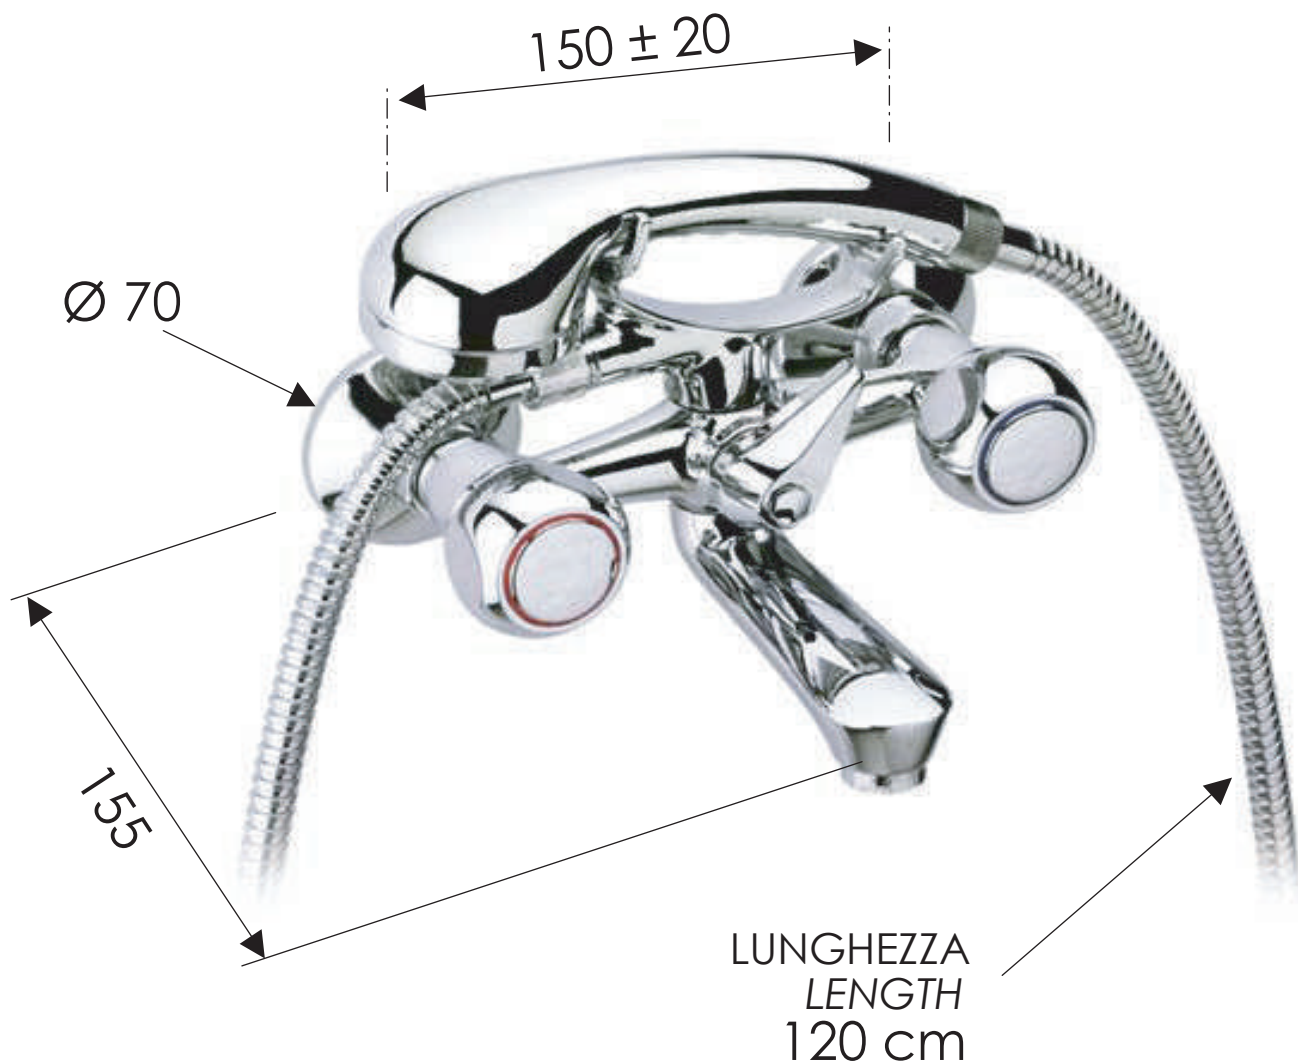

# REMER

RUBINETTERIE

SCHEDA TECNICA

TECHNICAL FEATURES

ART. COD.

**01EX**

## MATERIALI / MATERIALS

OTTONE CROMATO / CHROME PLATED BRASS