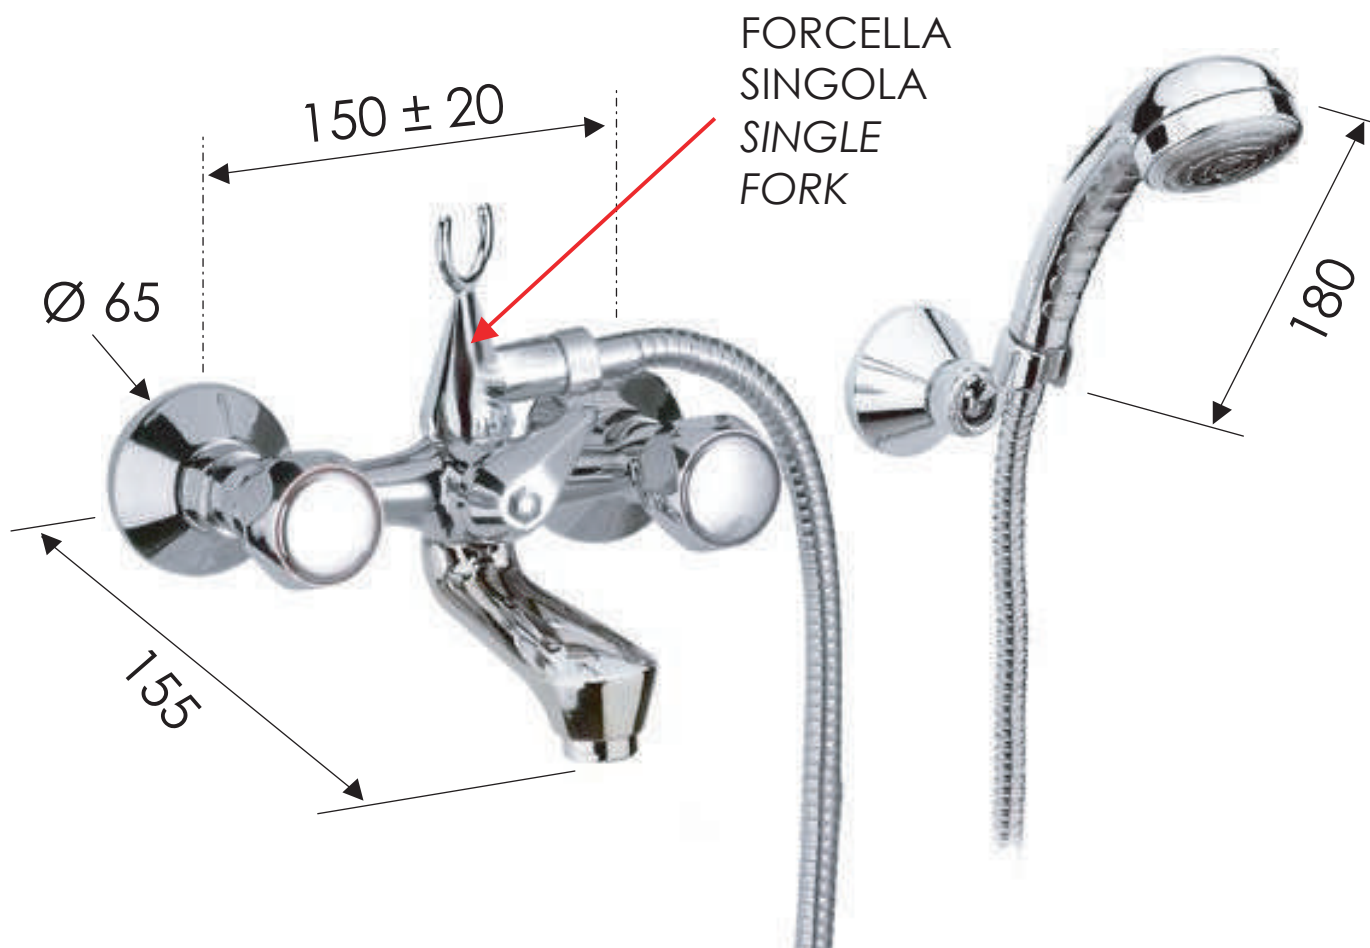

REMER

RUBINETTERIE

SCHEDA TECNICA

TECHNICAL FEATURES

ART. COD.

02SY

MATERIALI / MATERIALS

OTTONE CROMATO / CHROME PLATED BRASS