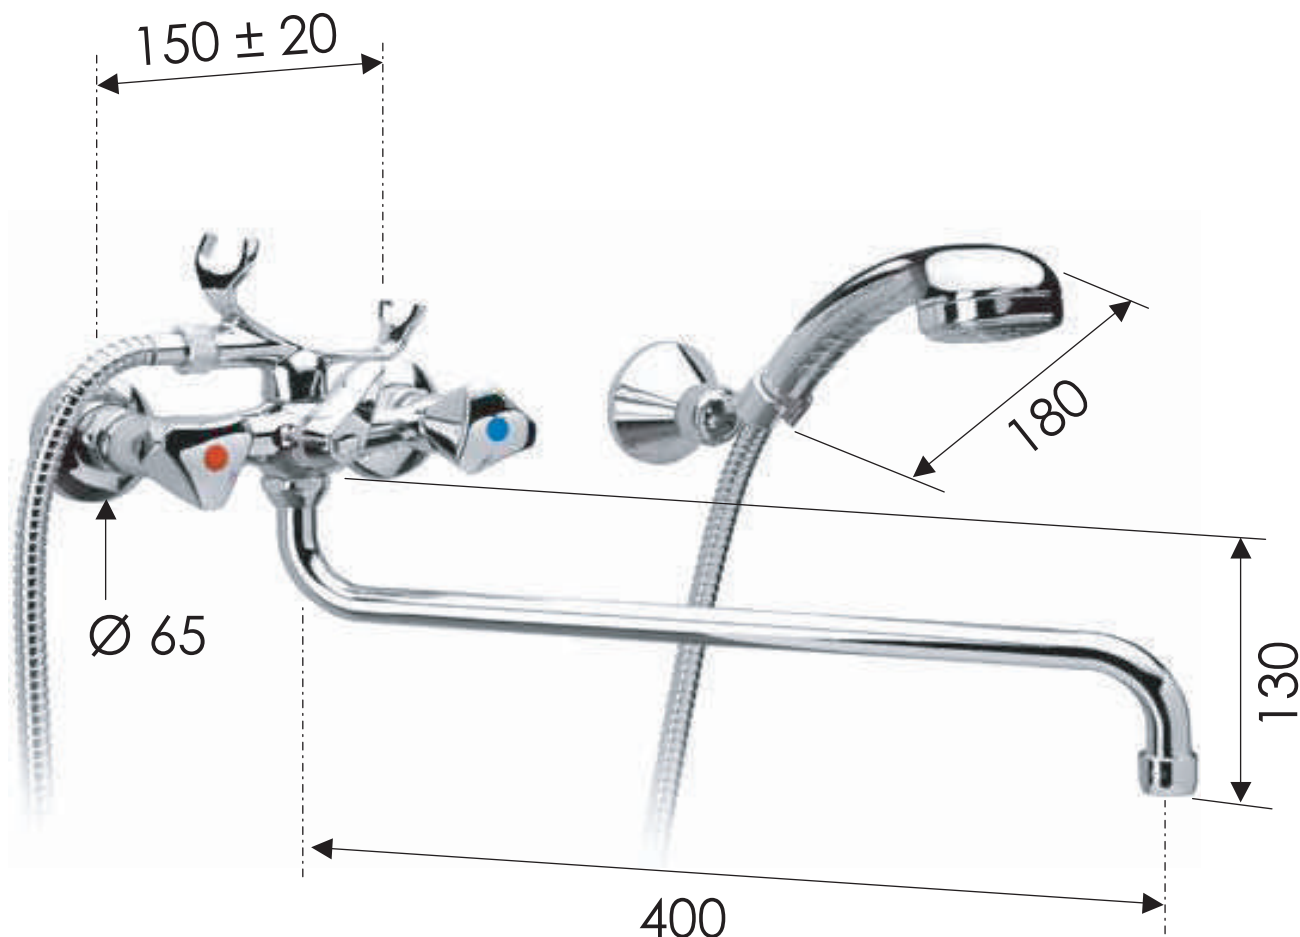

# REMER

RUBINETTERIE

SCHEDA TECNICA

ART. COD.

TECHNICAL FEATURES

**04YG**

## MATERIALI / MATERIALS

OTTONE CROMATO / CHROME PLATED BRASS

ABS CROMATO / CHROME PLATED ABS