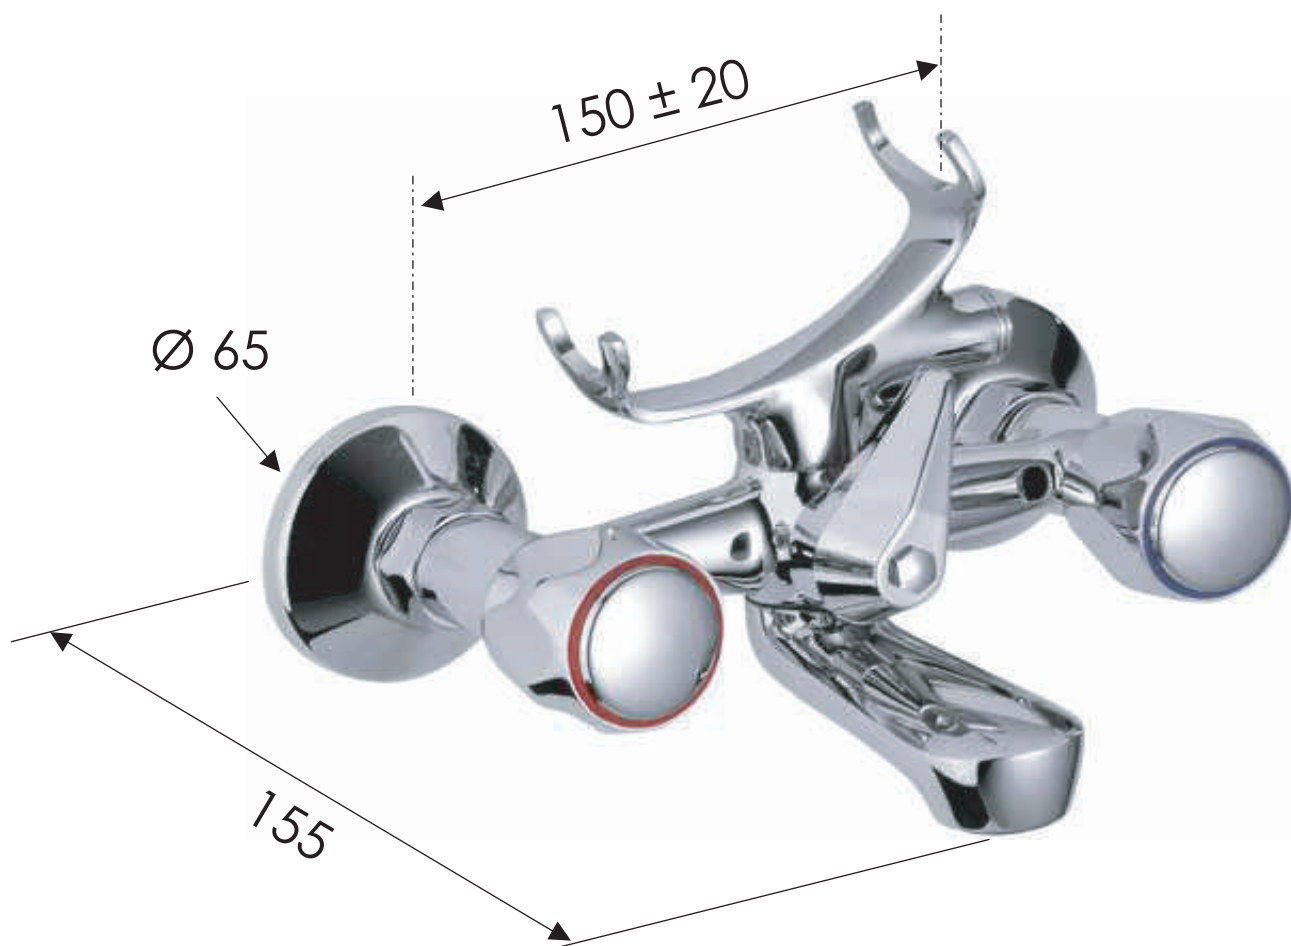

REMER

RUBINETTERIE

SCHEDA TECNICA

TECHNICAL FEATURES

ART. COD.

05Y

MATERIALI / MATERIALS

OTTONE CROMATO / CHROME PLATED BRASS