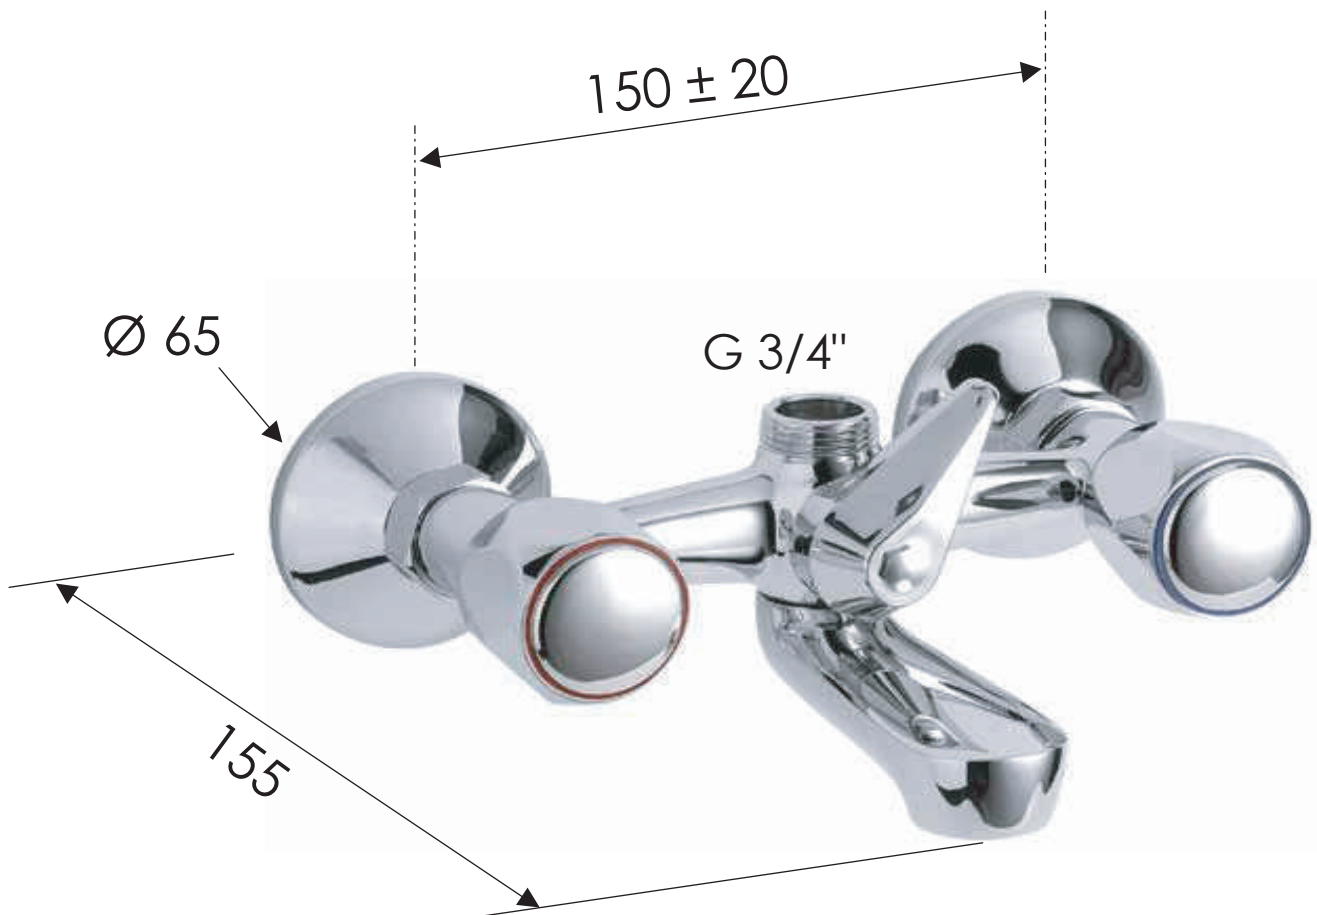

REMER

RUBINETTERIE

SCHEDA TECNICA

TECHNICAL FEATURES

ART. COD.

07Y

MATERIALI / MATERIALS

OTTONE CROMATO / CHROME PLATED BRASS