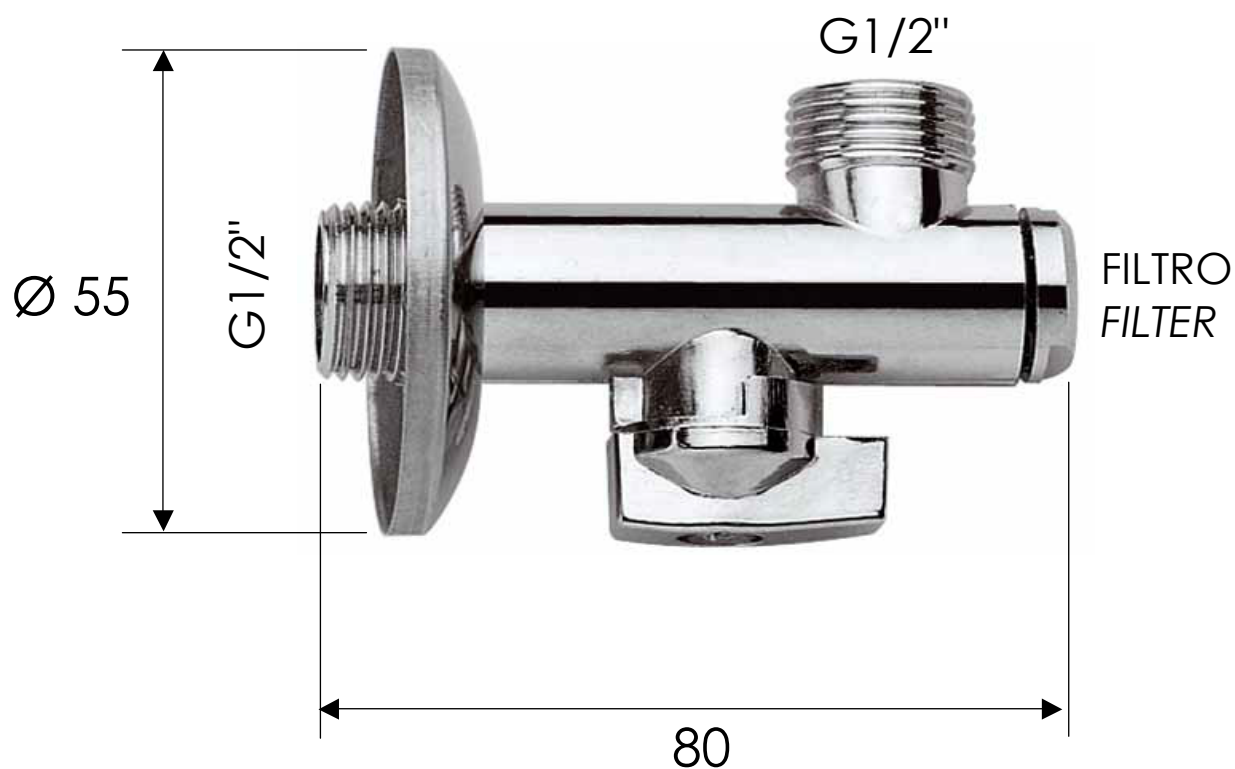

# REMER

RUBINETTERIE

SCHEDA TECNICA

TECHNICAL FEATURES

ART. COD.

**1231212**

## MATERIALI / MATERIALS

OTTONE CROMATO / CHROME PLATED BRASS