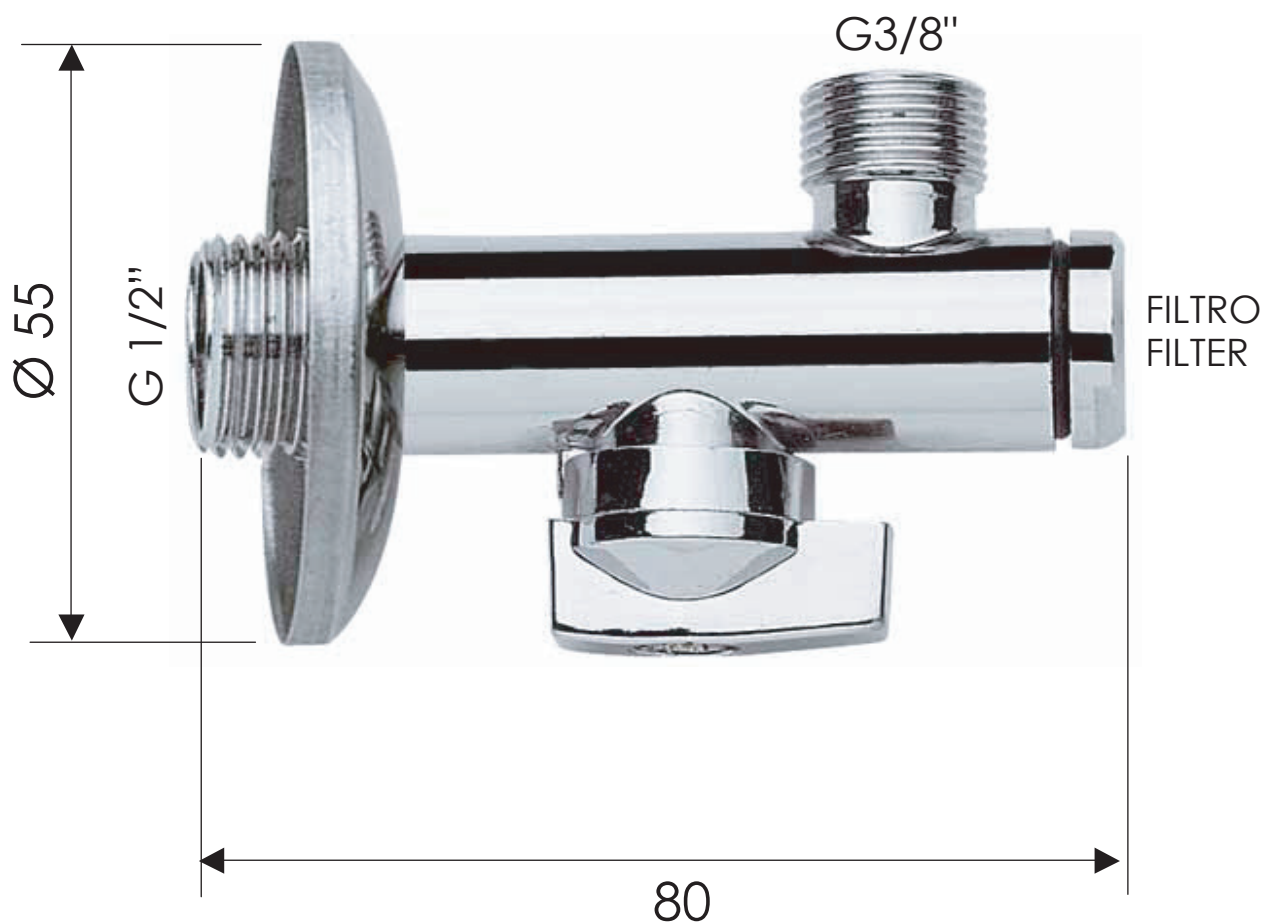

# REMER

RUBINETTERIE

SCHEDA TECNICA

TECHNICAL FEATURES

ART. COD.

**1231238**

## MATERIALI / MATERIALS

OTTONE CROMATO / CHROME PLATED BRASS

ABS CROMATO / CHROME PLATED ABS