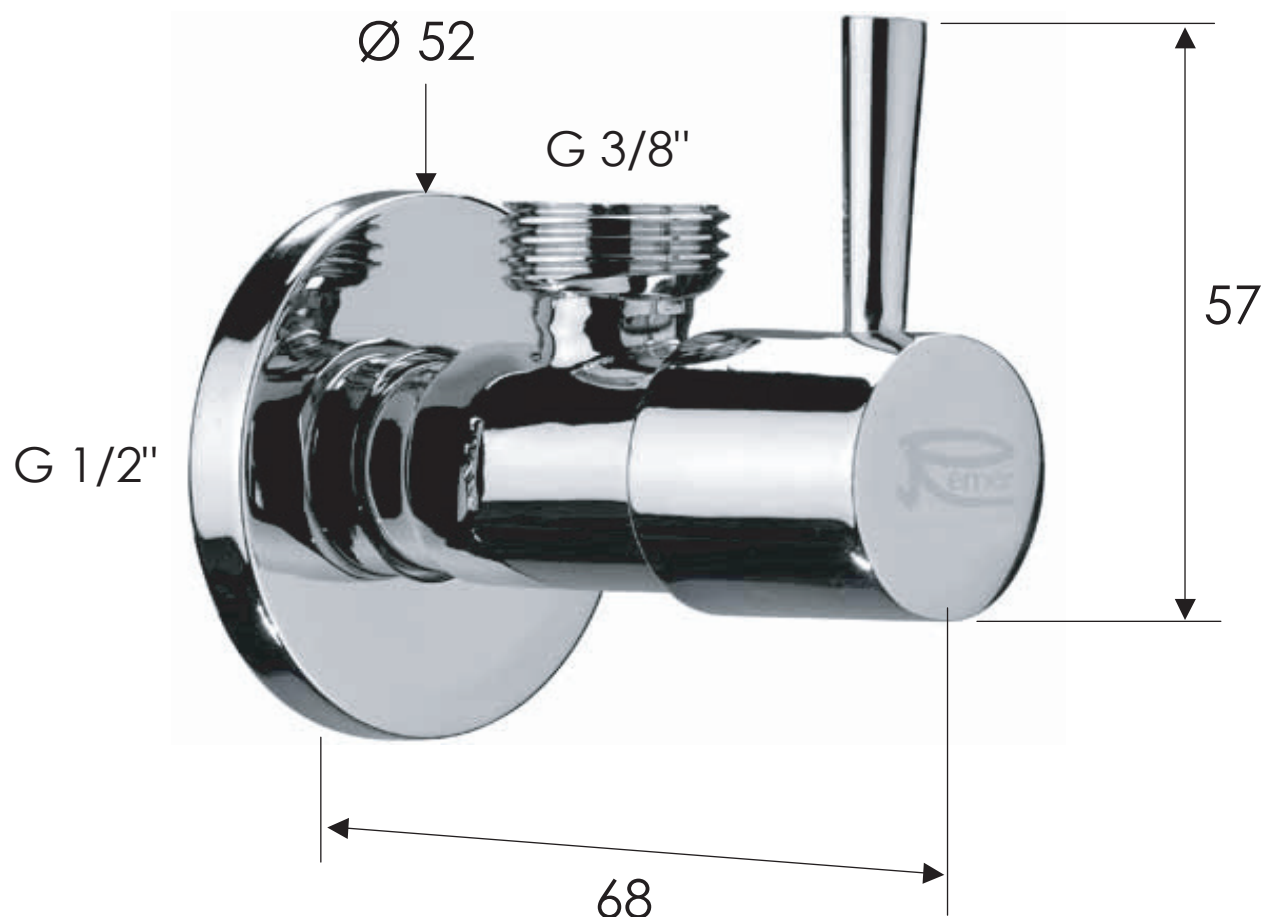

REMER

RUBINETTERIE

SCHEDA TECNICA

ART. COD.

TECHNICAL FEATURES

128L1238

MATERIALI / MATERIALS

OTTONE CROMATO / CHROME PLATED BRASS