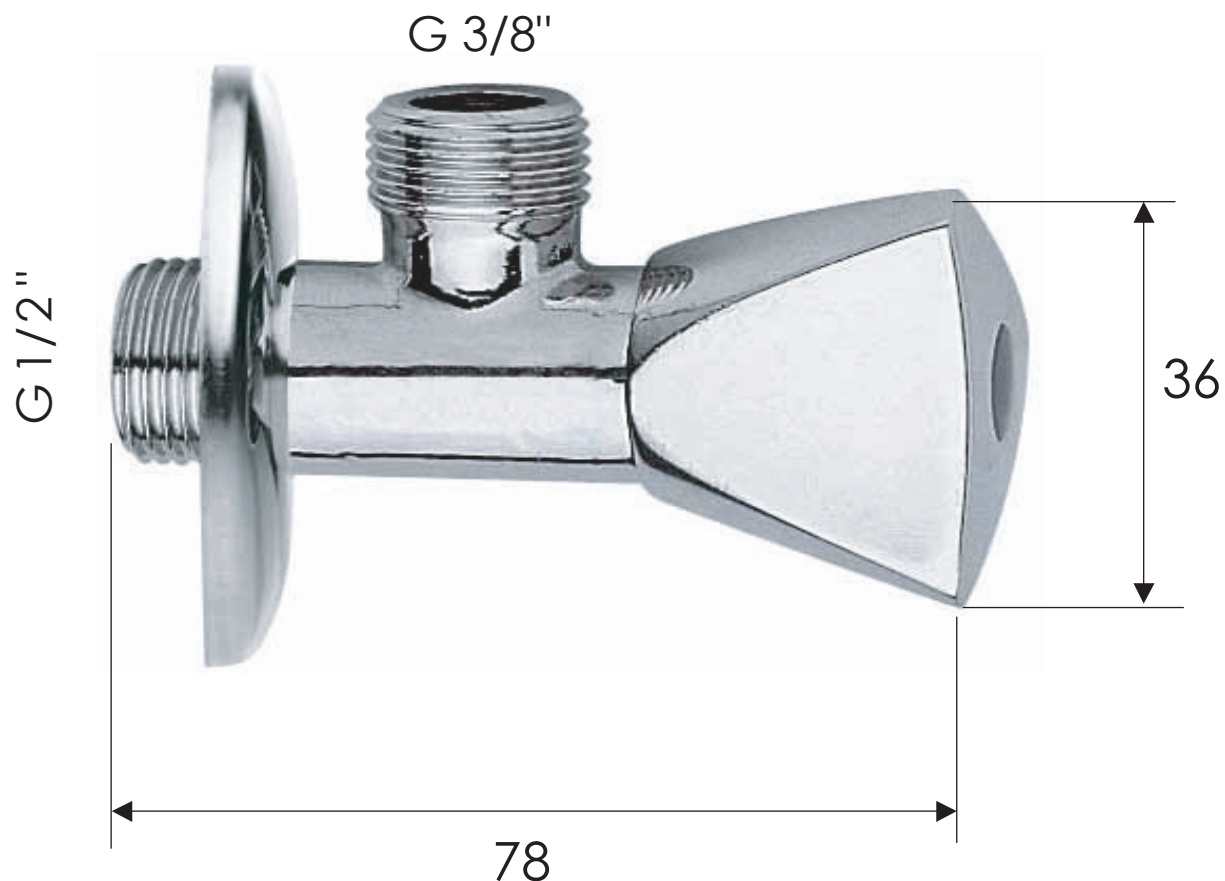

REMER

RUBINETTERIE

SCHEDA TECNICA

TECHNICAL FEATURES

ART. COD.

1291238

MATERIALI / MATERIALS

OTTONE CROMATO / CHROME PLATED BRASS