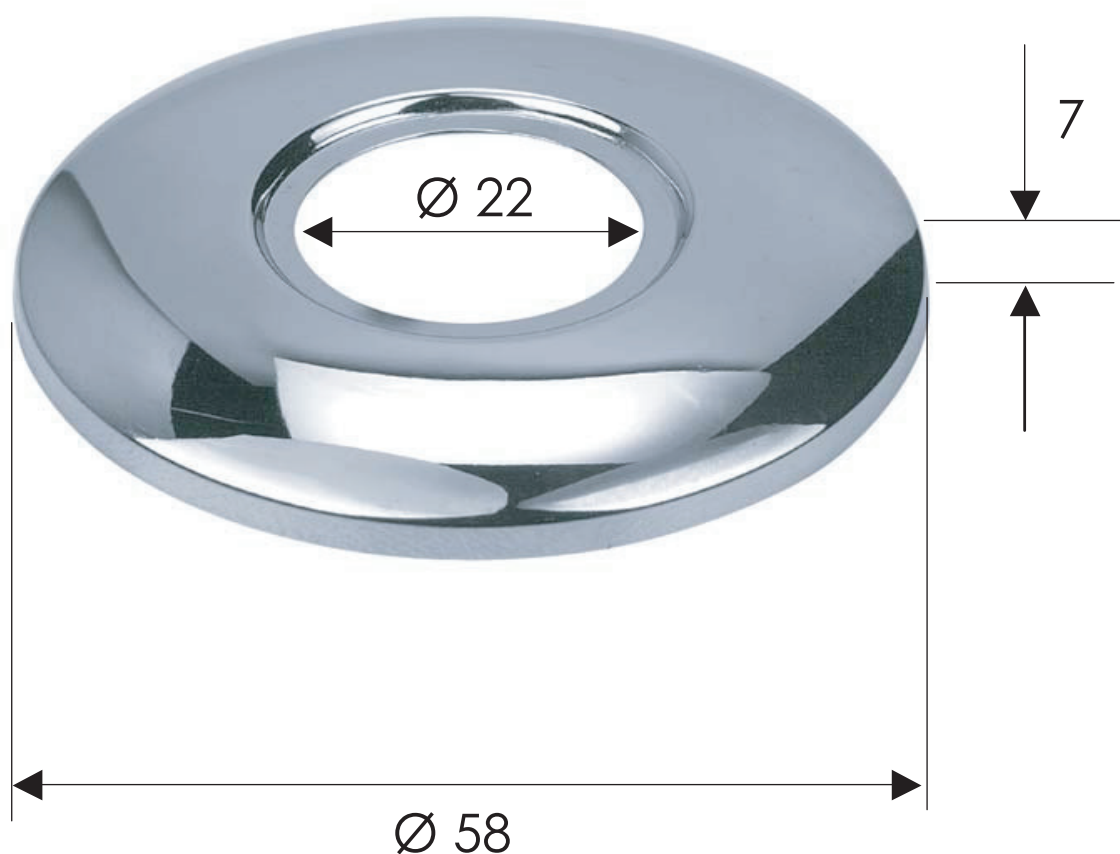

REMER

RUBINETTERIE

SCHEDA TECNICA

ART. COD.

TECHNICAL FEATURES

1300C12

MATERIALI / MATERIALS

OTTONE CROMATO / CHROME PLATED BRASS