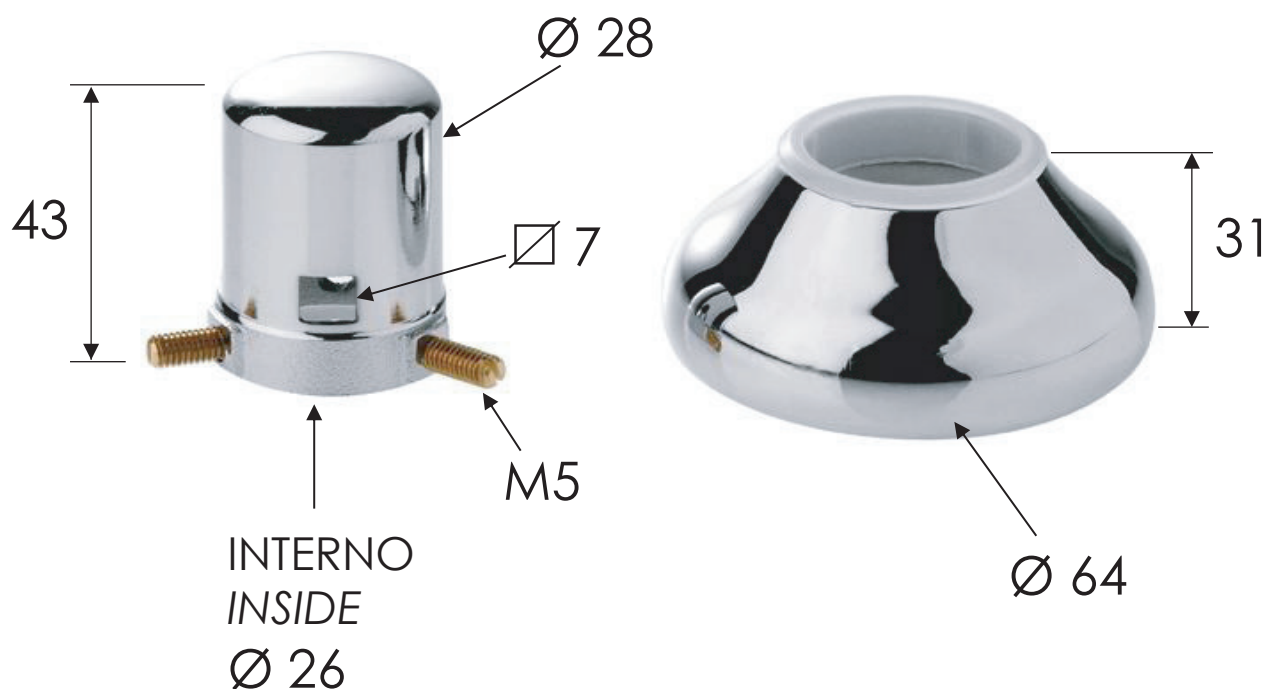

# REMER

RUBINETTERIE

SCHEDA TECNICA

ART. COD.

*TECHNICAL FEATURES*

**138**

## MATERIALI / MATERIALS

OTTONE CROMATO / CHROME PLATED BRASS