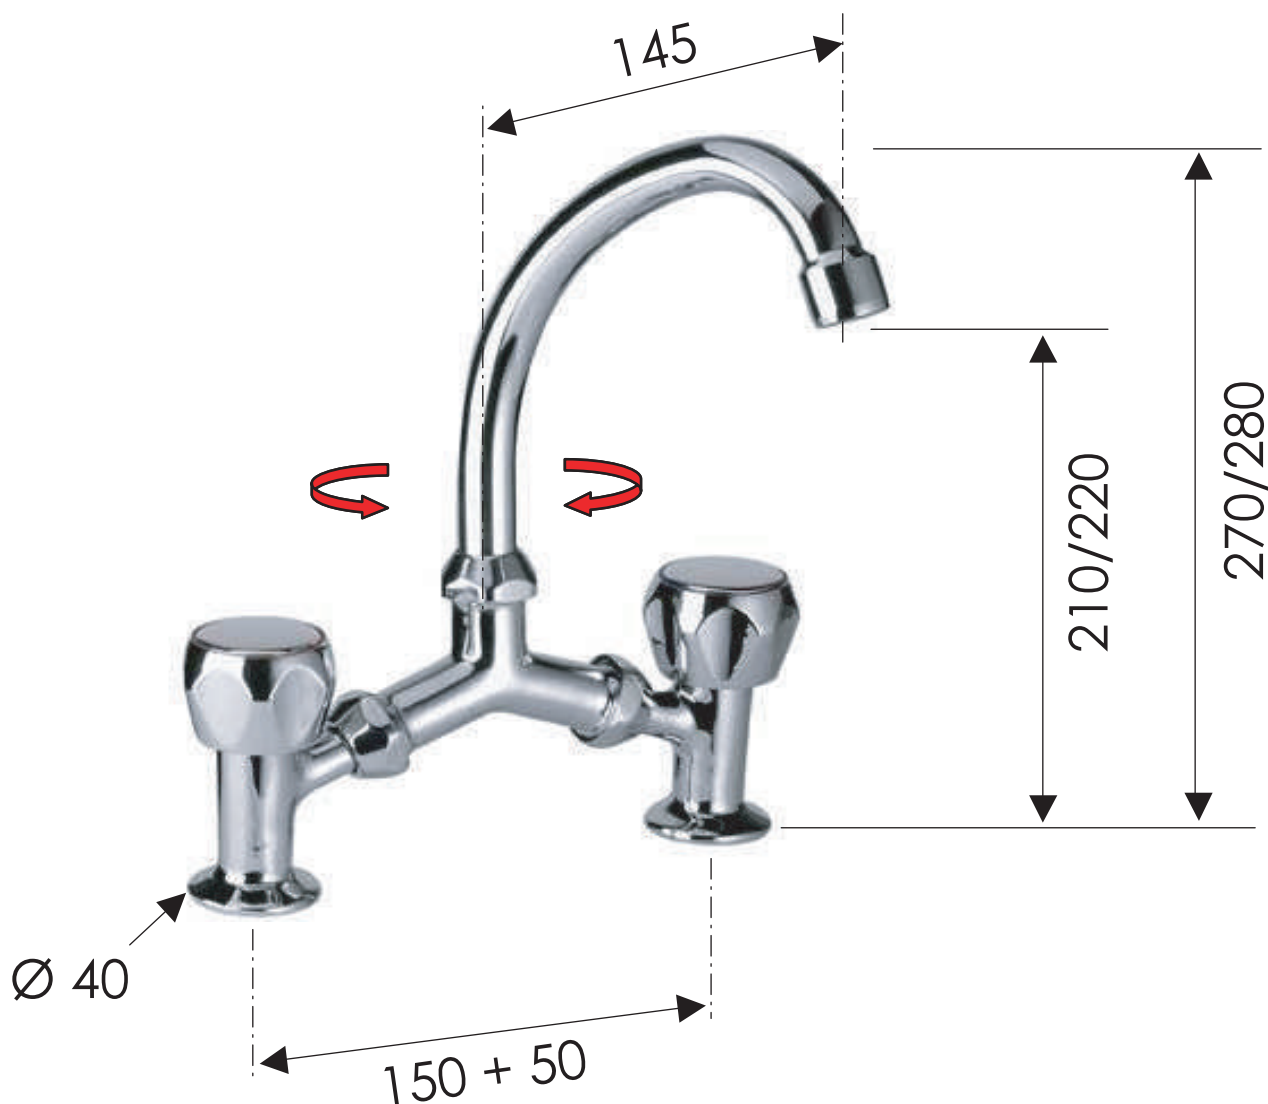

REMER

RUBINETTERIE

SCHEDA TECNICA

TECHNICAL FEATURES

ART. COD.

14EX

MATERIALI / MATERIALS

OTTONE CROMATO / CHROME PLATED BRASS