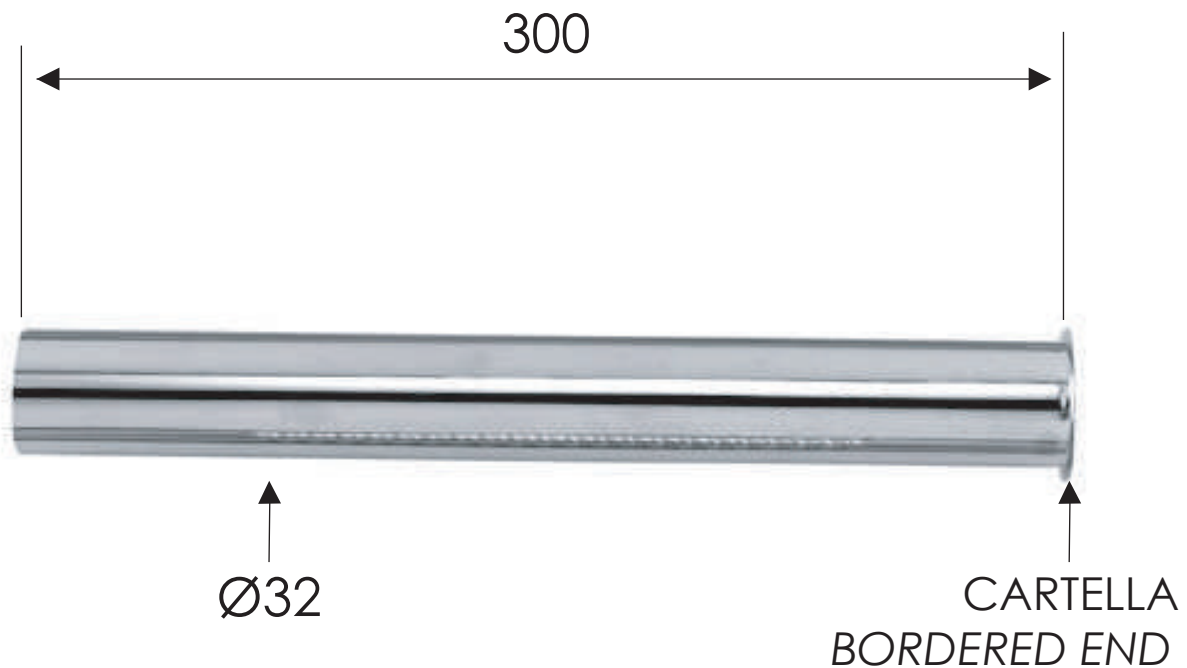

REMER

RUBINETTERIE

SCHEDA TECNICA

ART. COD.

TECHNICAL FEATURES

152P3230

MATERIALI / MATERIALS

OTTONE CROMATO / CHROME PLATED BRASS