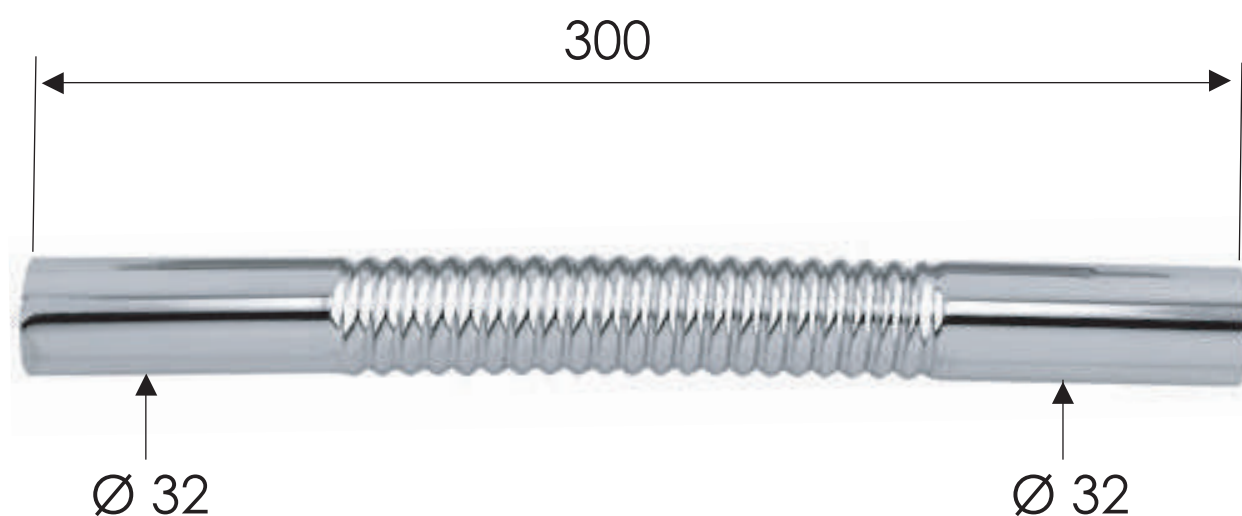

REMER

RUBINETTERIE

SCHEDA TECNICA

ART. COD.

TECHNICAL FEATURES

1553230

MATERIALI / MATERIALS

OTTONE CROMATO / CHROME PLATED BRASS