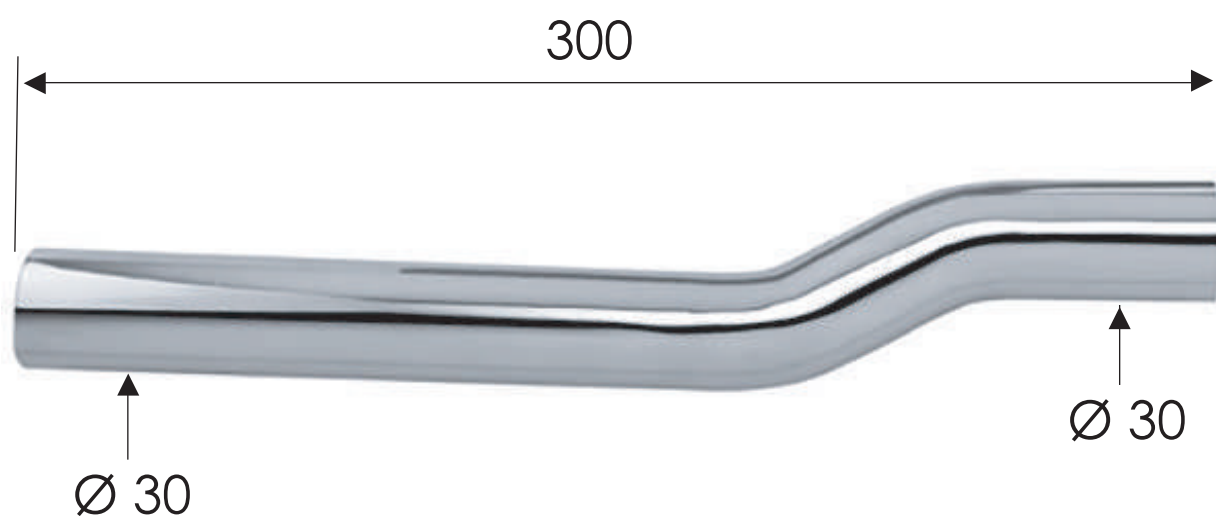

REMER

RUBINETTERIE

SCHEDA TECNICA

ART. COD.

TECHNICAL FEATURES

1583030

MATERIALI / MATERIALS

OTTONE CROMATO / CHROME PLATED BRASS