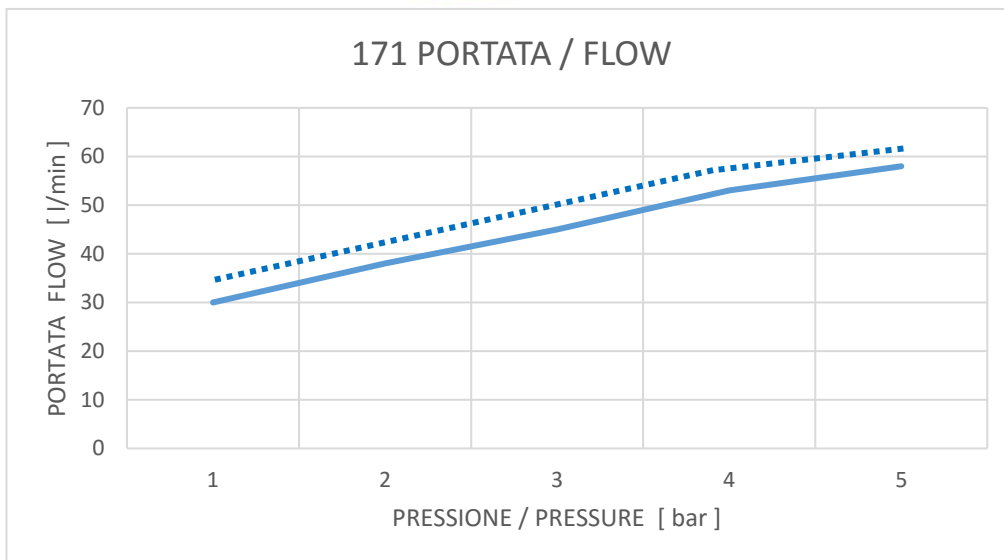

REMER

RUBINETTERIE

SCHEDA TECNICA

TECHNICAL FEATURES

ART. COD.

171 (3/4" - 1")

MATERIALI / MATERIALS

CORPO - BODY / OTTONE - BRASS