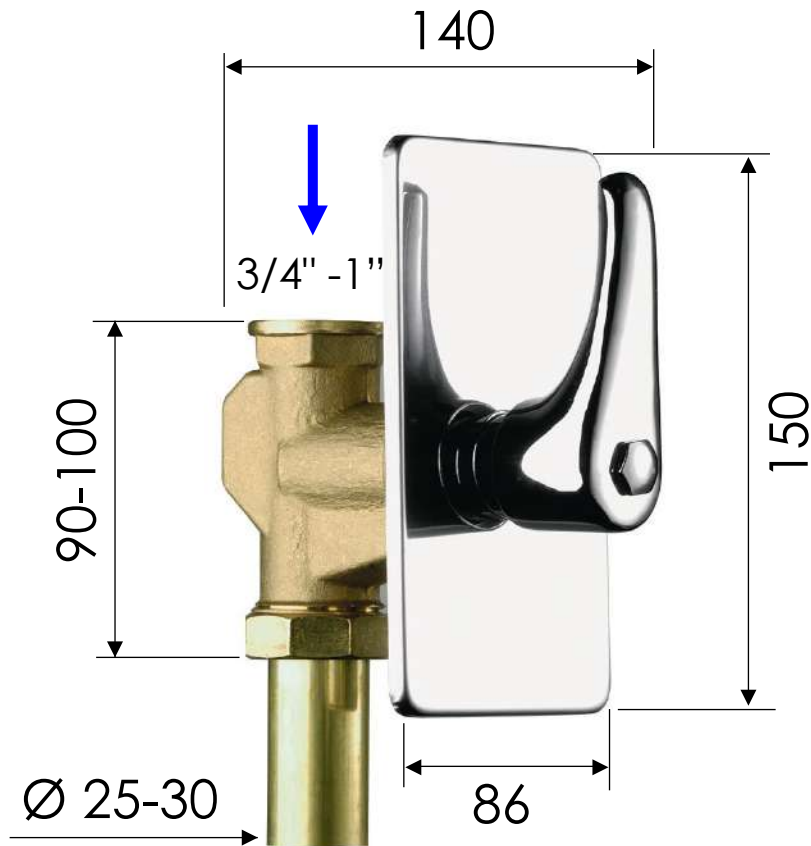

REMER

RUBINETTERIE

SCHEDA TECNICA

TECHNICAL FEATURES

ART. COD.

171 (3/4" - 1")

MATERIALI / MATERIALS

CORPO - BODY / OTTONE - BRASS