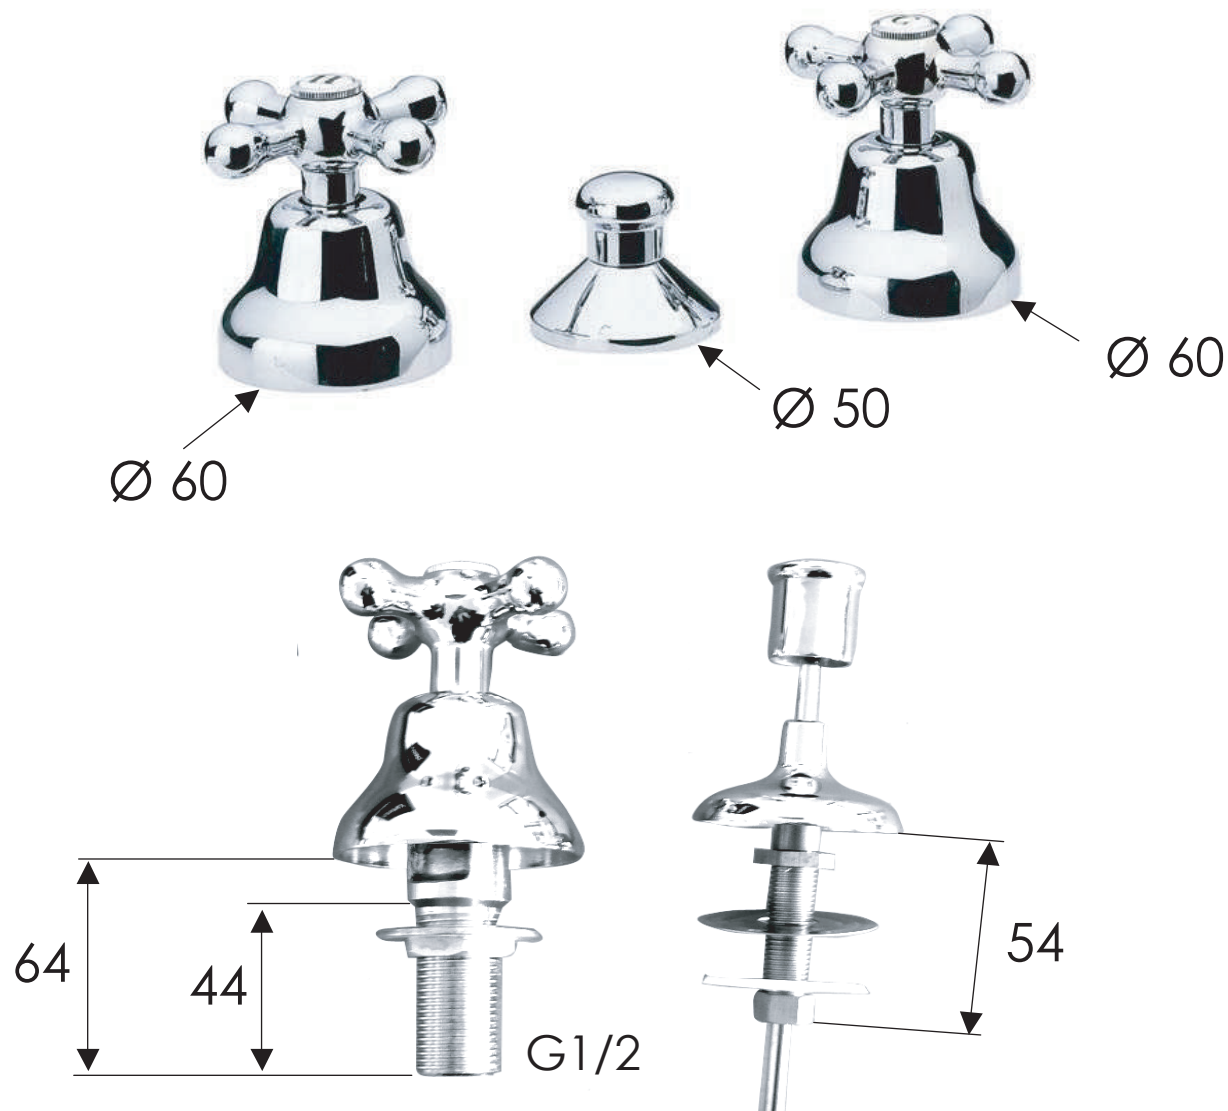

# REMER

RUBINETTERIE

SCHEDA TECNICA

ART. COD.

*TECHNICAL FEATURES*

**21LI**

## MATERIALI / MATERIALS

OTTONE CROMATO / CHROME PLATED BRASS