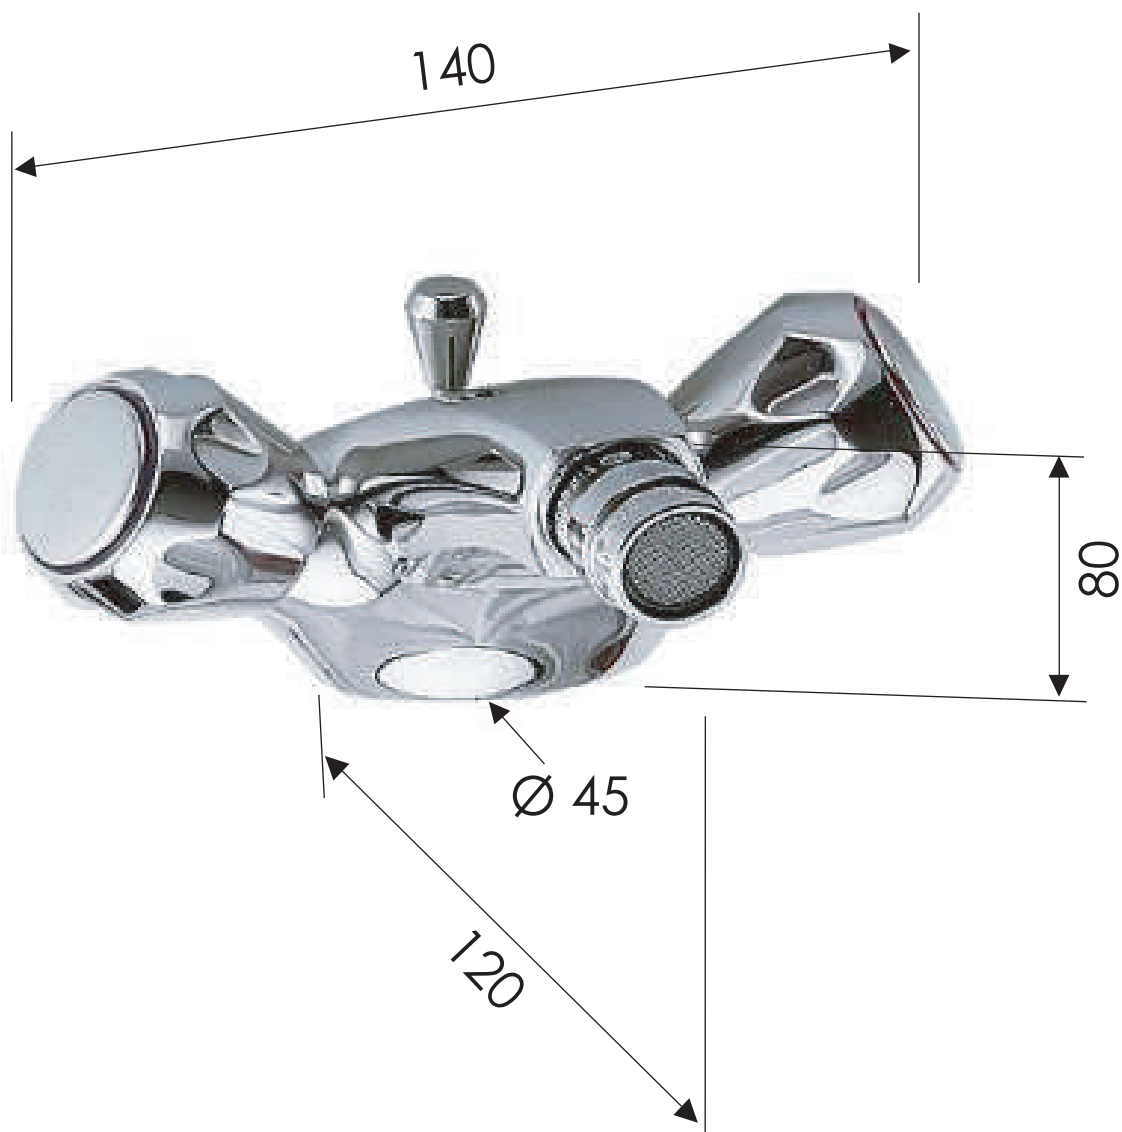

# REMER

RUBINETTERIE

SCHEDA TECNICA

TECHNICAL FEATURES

ART. COD.

**23EX**

## MATERIALI / MATERIALS

OTTONE CROMATO / CHROME PLATED BRASS