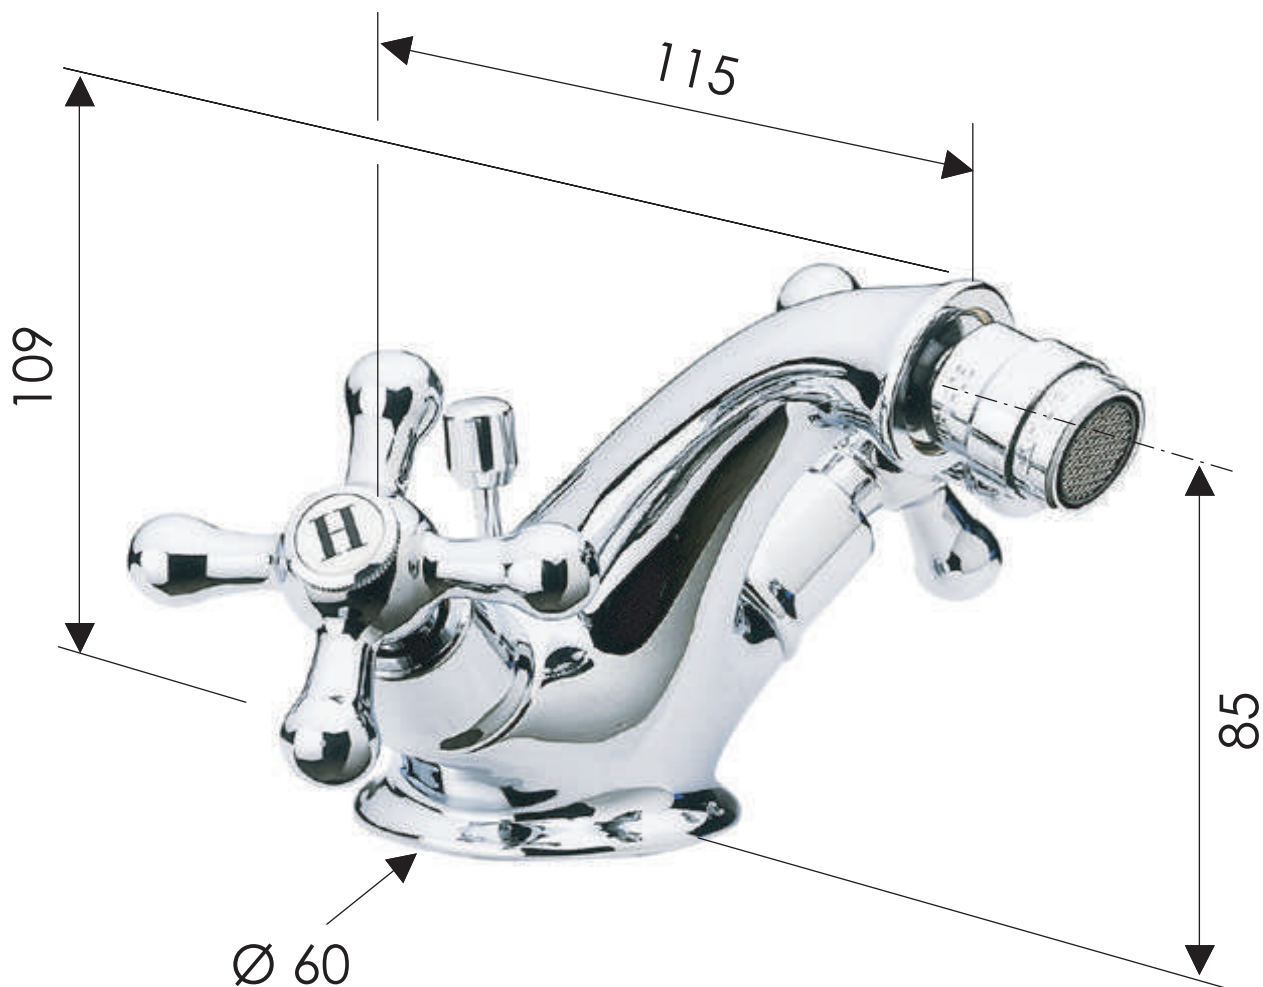

REMER

RUBINETTERIE

SCHEDA TECNICA

TECHNICAL FEATURES

ART. COD.

23LI

MATERIALI / MATERIALS

OTTONE CROMATO / CHROME PLATED BRASS