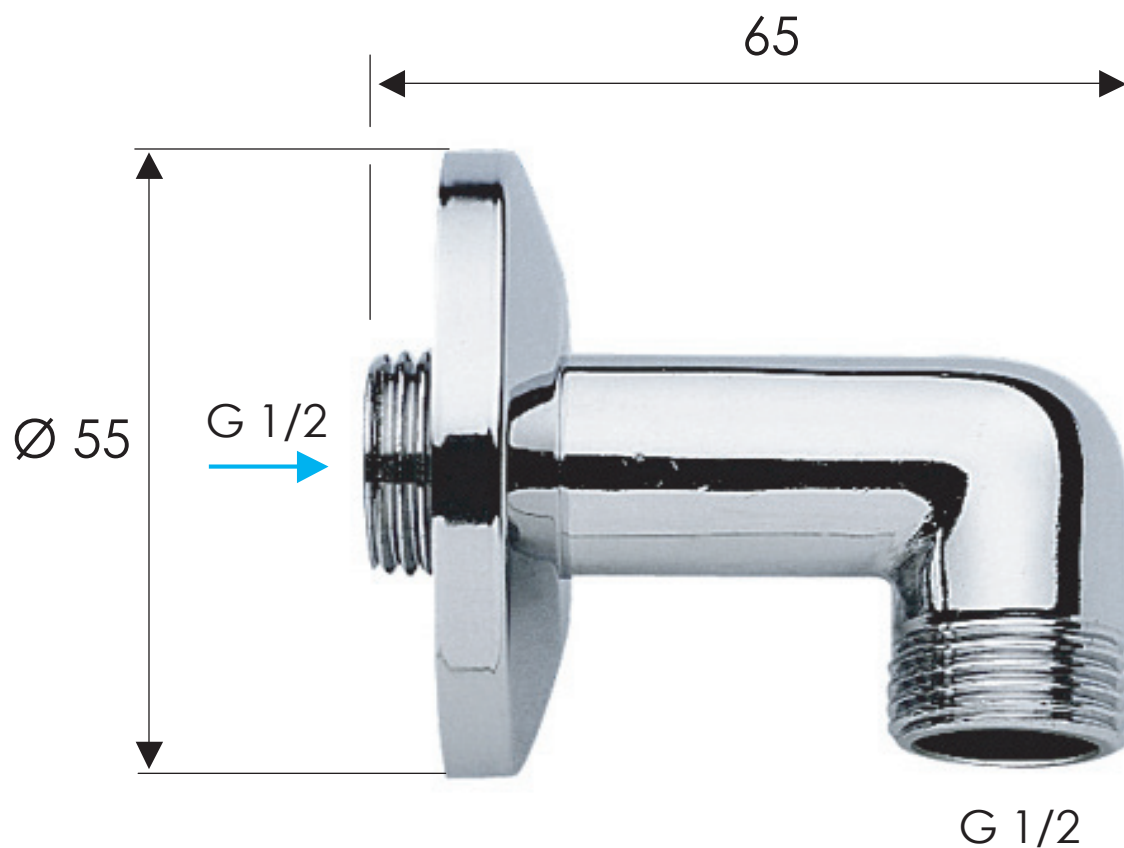

REMER

RUBINETTERIE

SCHEDA TECNICA

TECHNICAL FEATURES

ART. COD.

309

MATERIALI / MATERIALS

OTTONE CROMATO / CHROME PLATED BRASS