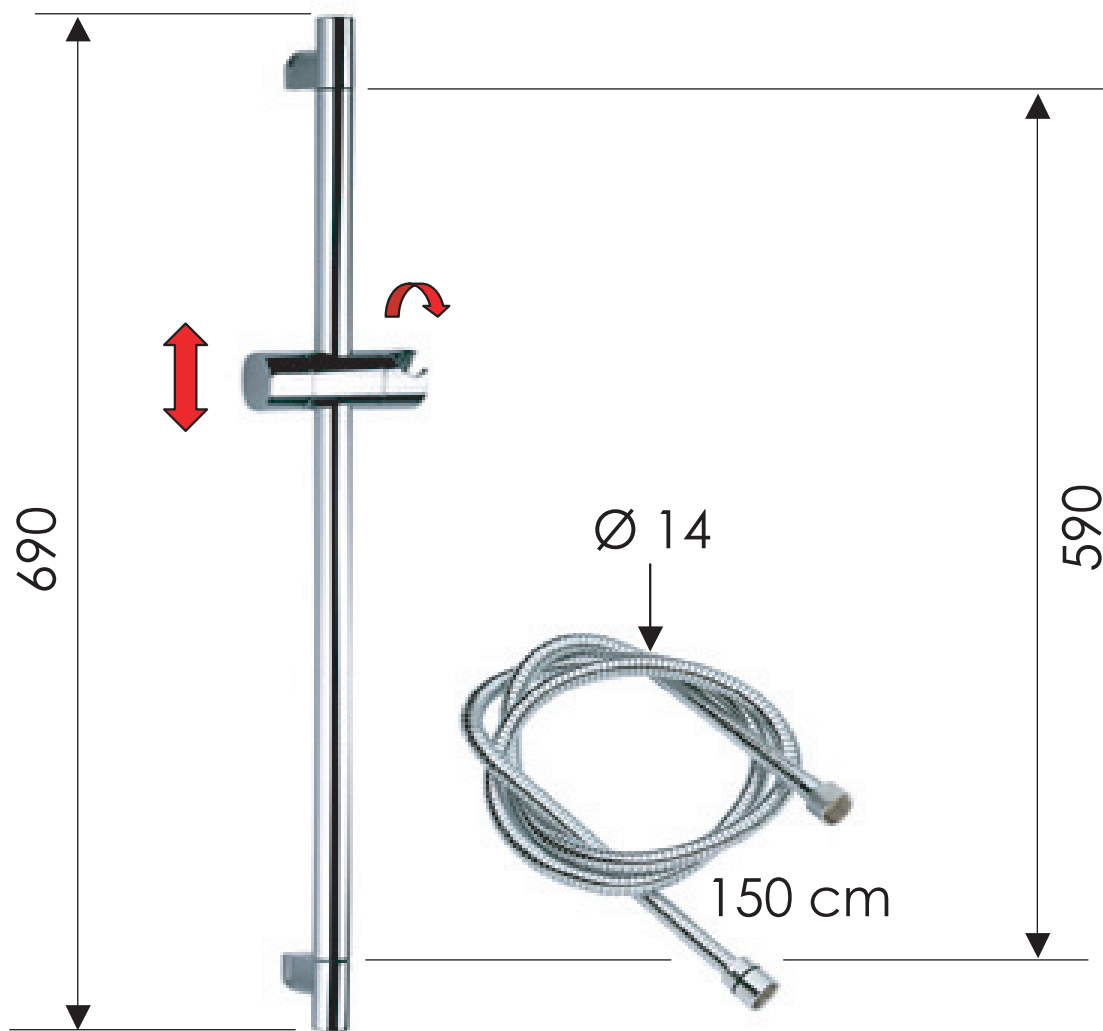

REMER

RUBINETTERIE

SCHEDA TECNICA

ART. COD.

TECHNICAL FEATURES

315R333

MATERIALI / MATERIALS

OTTONE CROMATO / CHROME PLATED BRASS