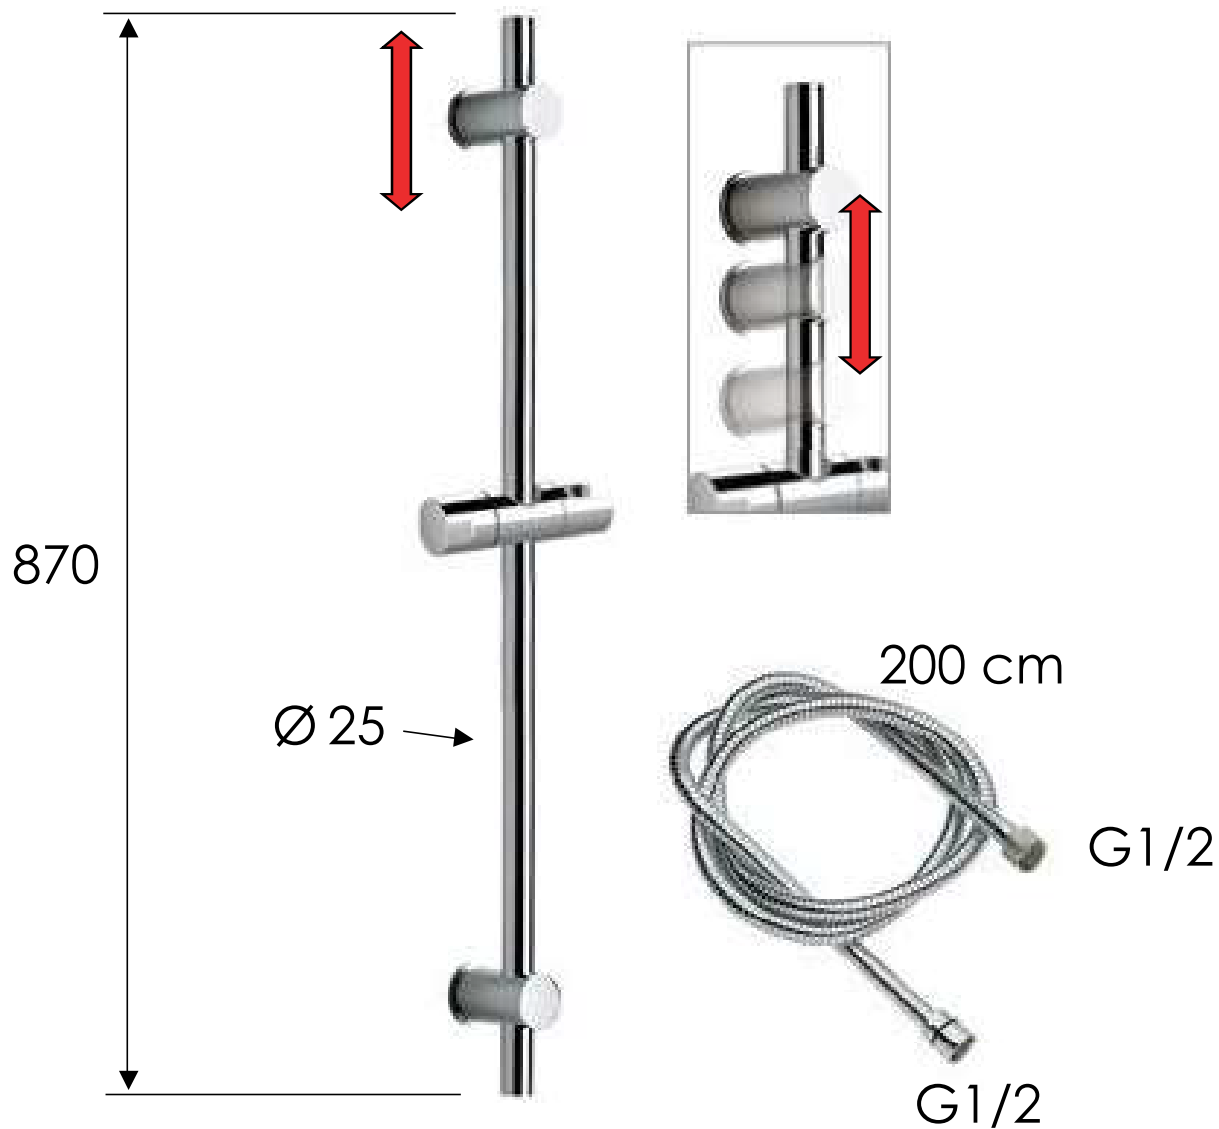

REMER

RUBINETTERIE

SCHEDA TECNICA

ART. COD.

TECHNICAL FEATURES

319D333

MATERIALI / MATERIALS

OTTONE CROMATO / CHROME PLATED BRASS