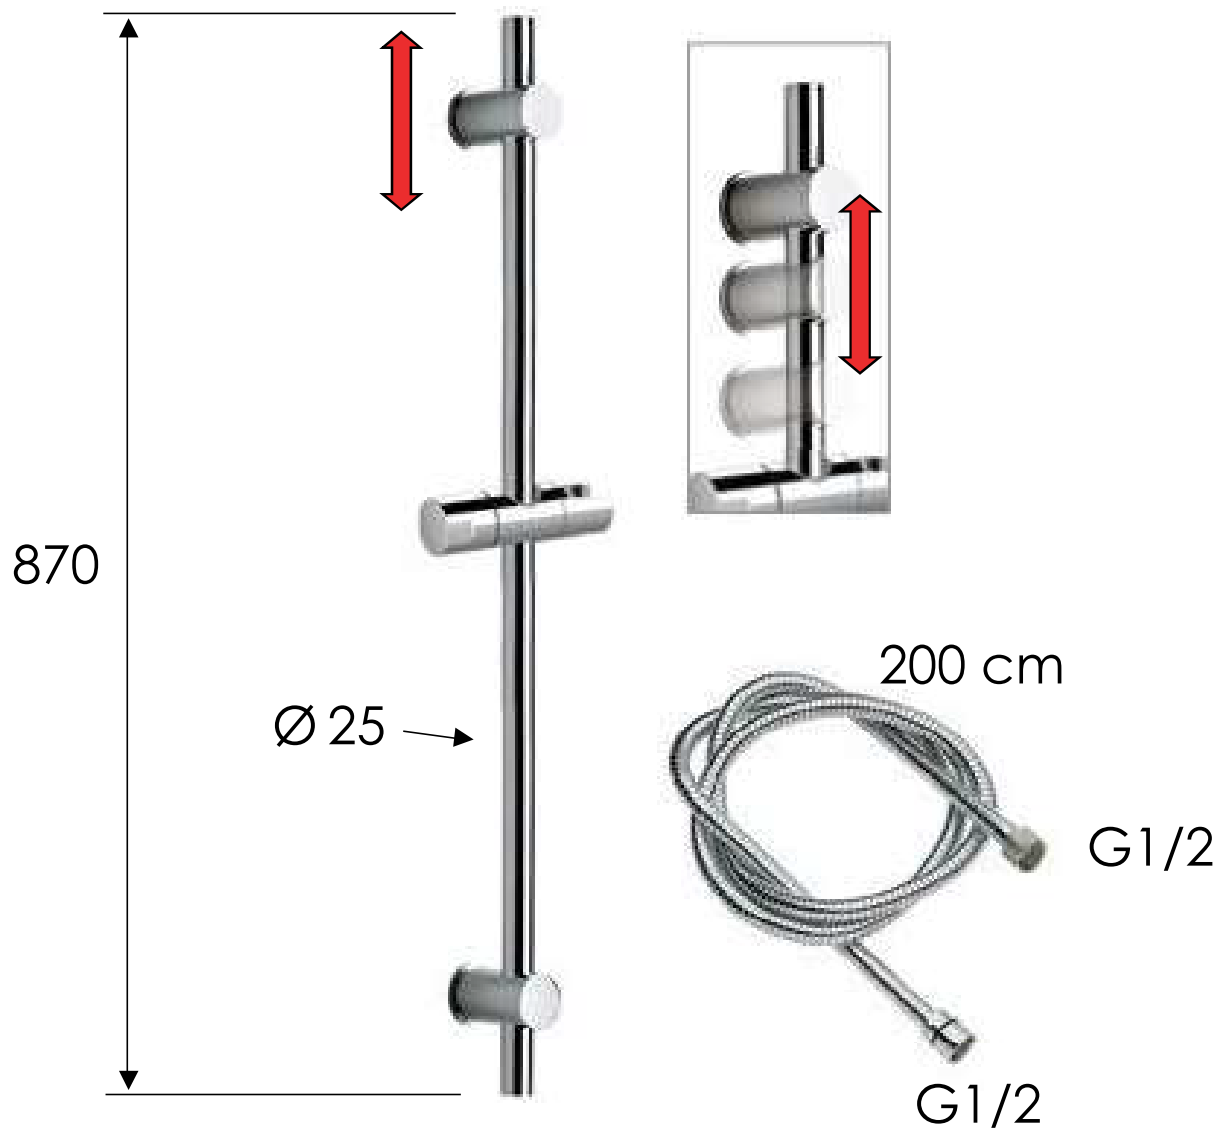

REMER

RUBINETTERIE

SCHEDA TECNICA

TECHNICAL FEATURES

ART. COD.

319G333

MATERIALI / MATERIALS

OTTONE CROMATO / CHROME PLATED BRASS