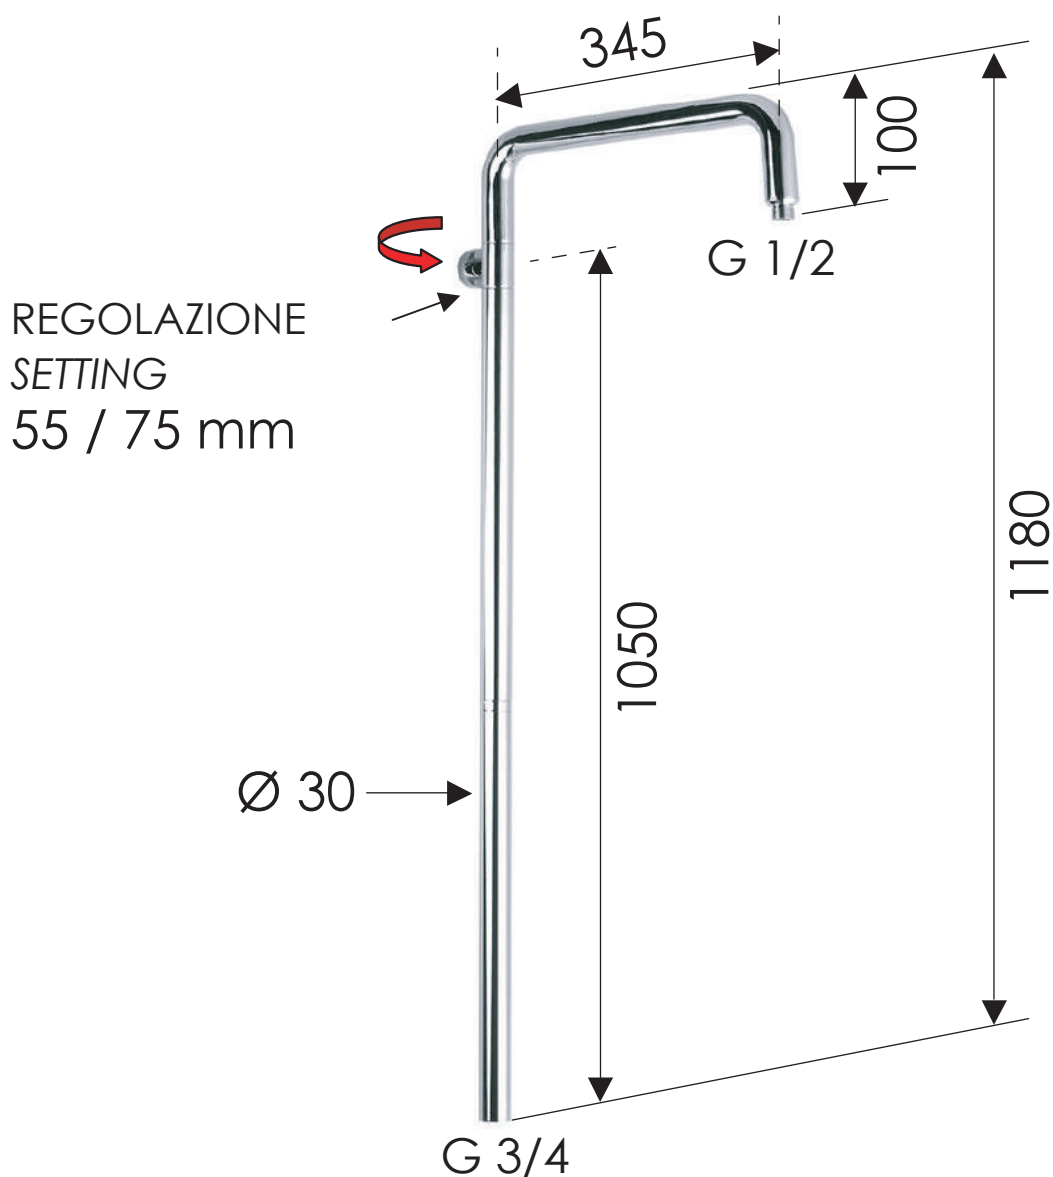

# REMER

RUBINETTERIE

SCHEDA TECNICA

TECHNICAL FEATURES

ART. COD.

**329U**

## MATERIALI / MATERIALS

OTTONE CROMATO / CHROME PLATED BRASS