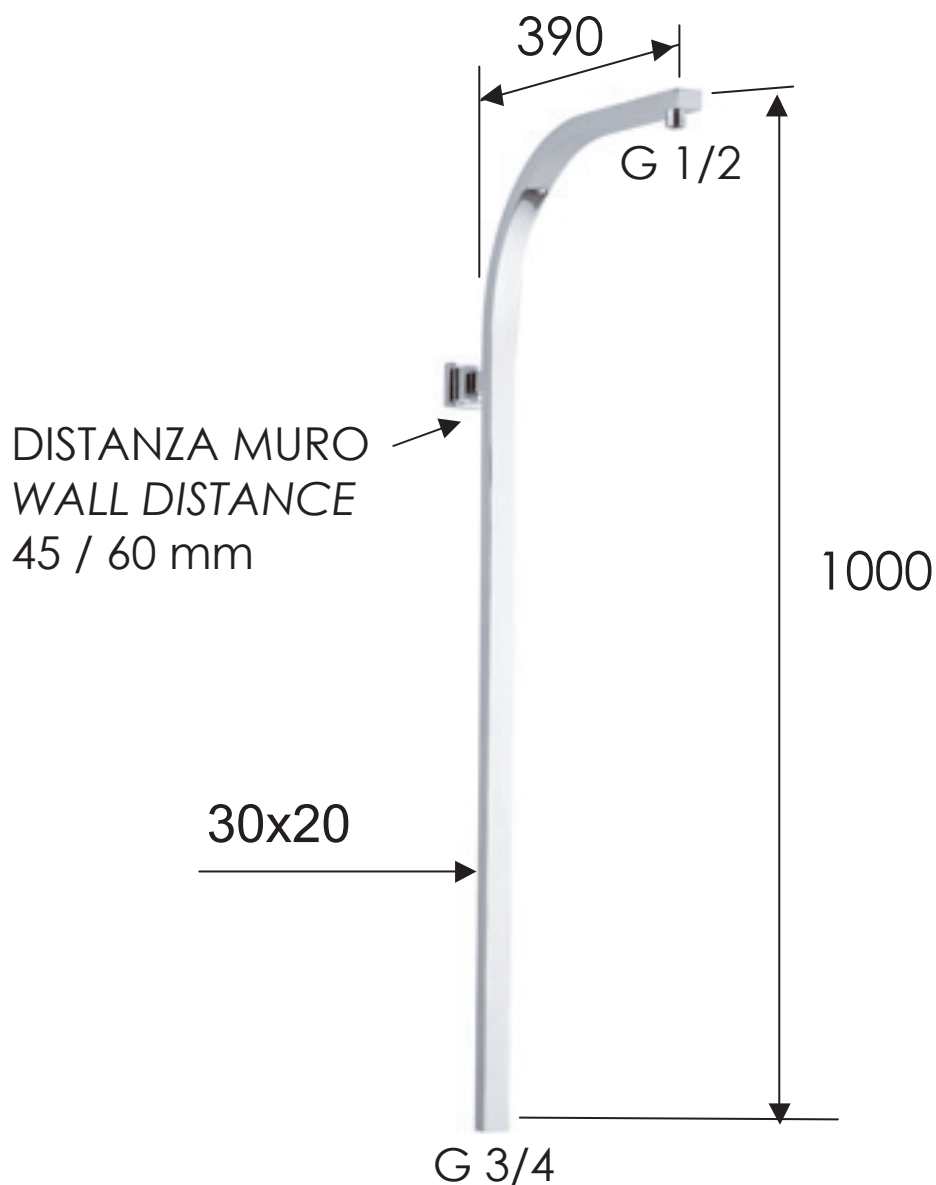

REMER

RUBINETTERIE

SCHEDA TECNICA

TECHNICAL FEATURES

ART. COD.

329W

MATERIALI / MATERIALS

OTTONE CROMATO / CHROME PLATED BRASS