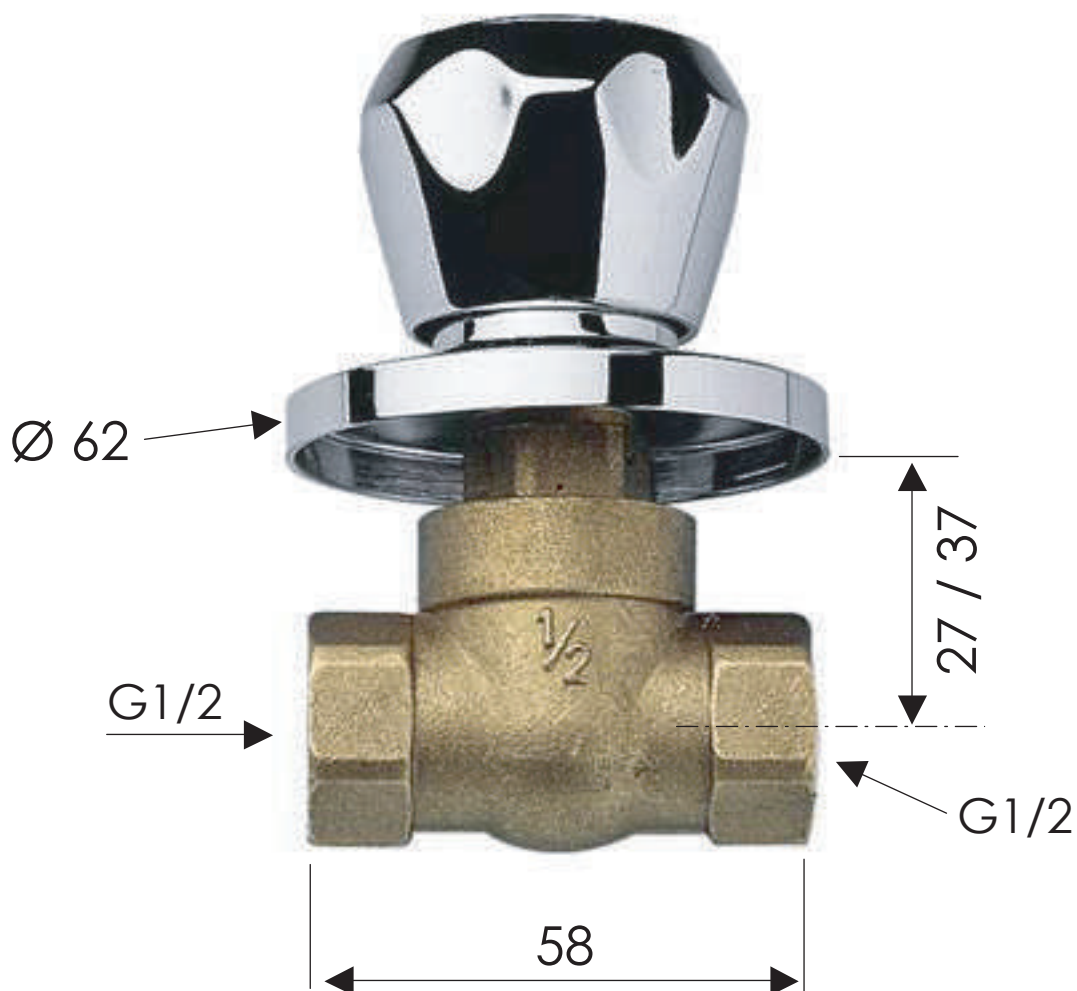

REMER

RUBINETTERIE

SCHEDA TECNICA

TECHNICAL FEATURES

ART. COD.

32EX

MATERIALI / MATERIALS

OTTONE CROMATO / CHROME PLATED BRASS