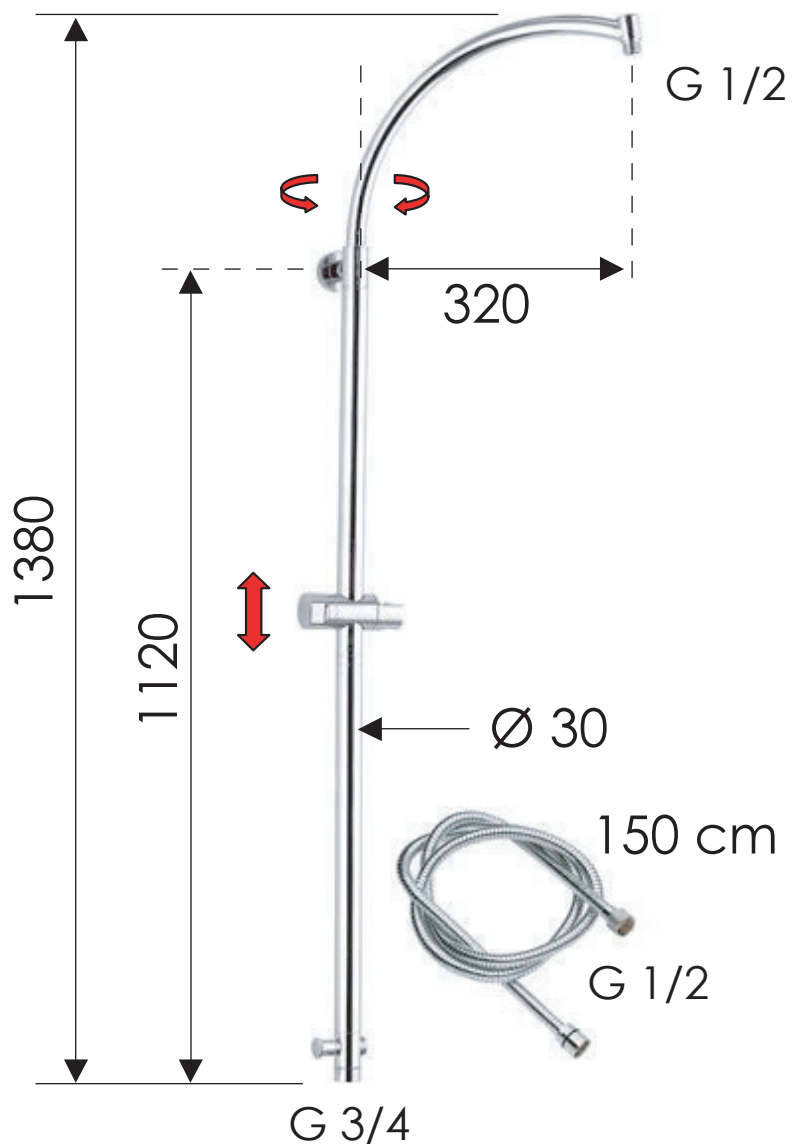

REMER

RUBINETTERIE

SCHEDA TECNICA

TECHNICAL FEATURES

ART. COD.

330R

MATERIALI / MATERIALS

OTTONE CROMATO / CHROME PLATED BRASS