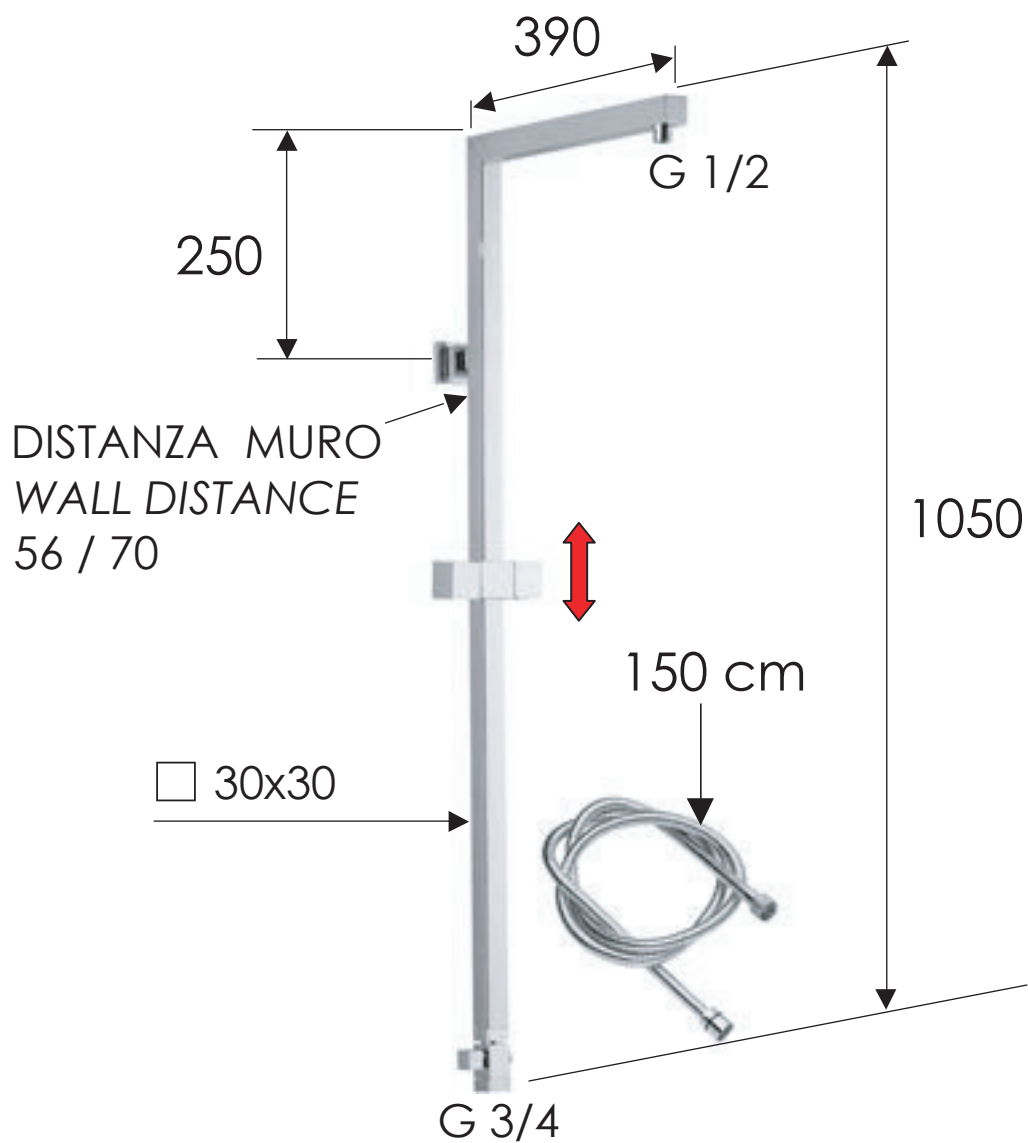

# REMER

RUBINETTERIE

SCHEDA TECNICA

TECHNICAL FEATURES

ART. COD.

**330S**

## MATERIALI / MATERIALS

OTTONE CROMATO / CHROME PLATED BRASS