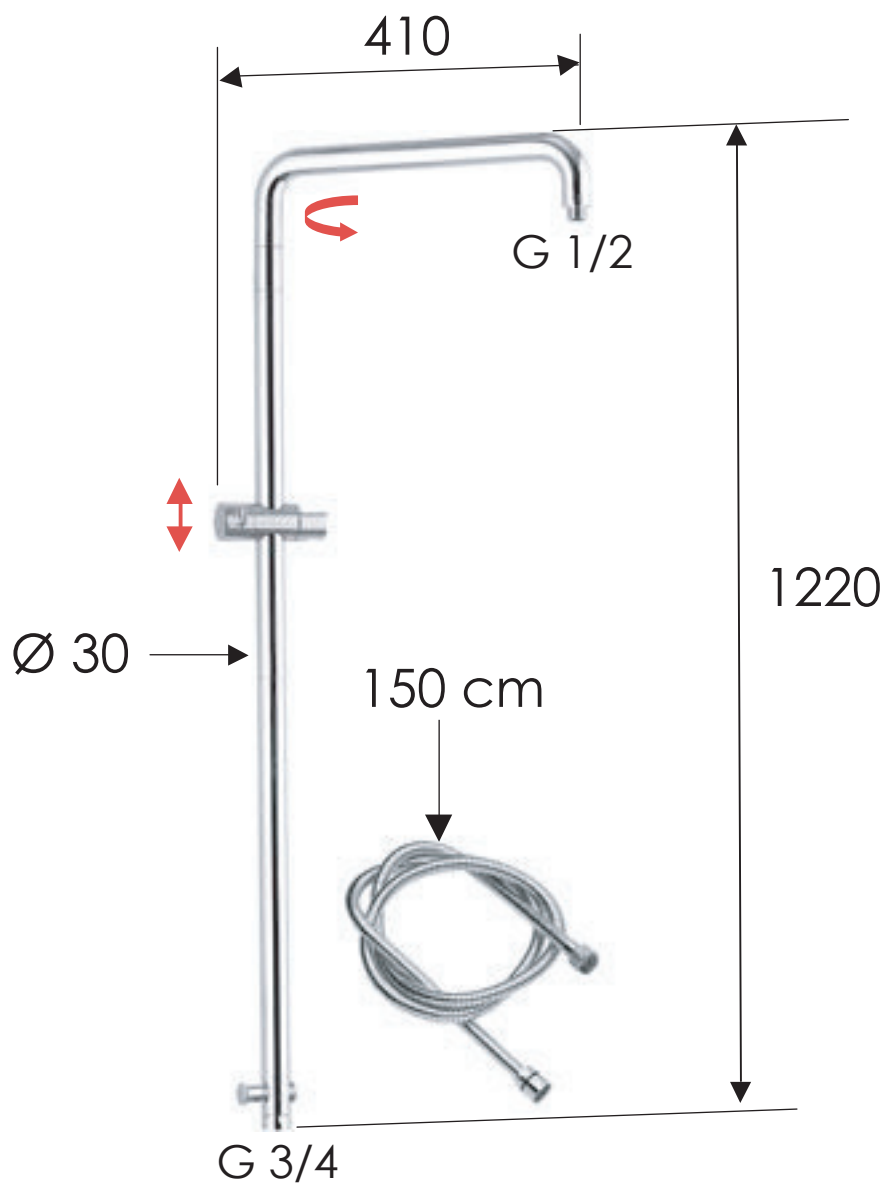

REMER

RUBINETTERIE

SCHEDA TECNICA

TECHNICAL FEATURES

ART. COD.

330U

MATERIALI / MATERIALS

OTTONE CROMATO / CHROME PLATED BRASS