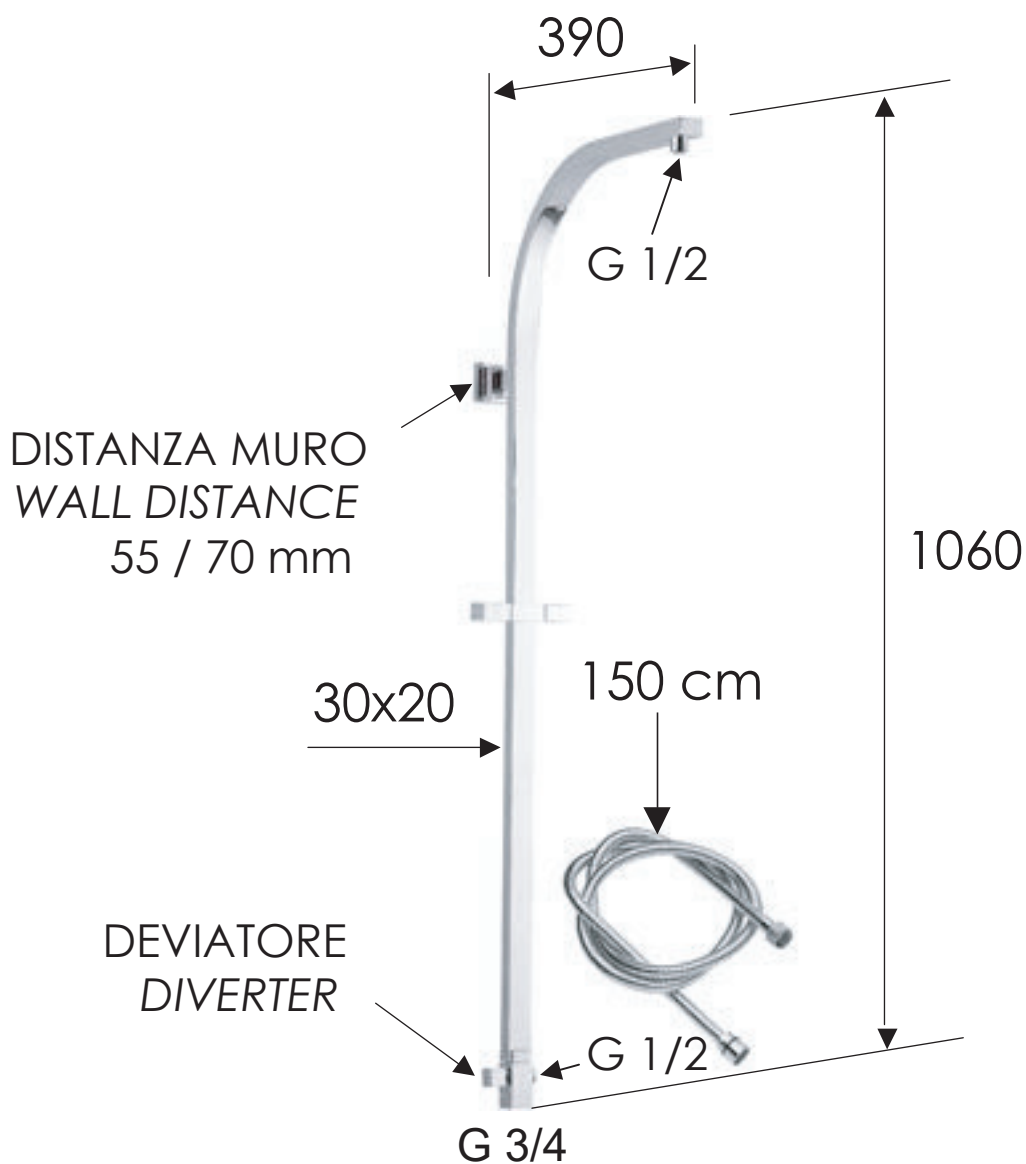

REMER

RUBINETTERIE

SCHEDA TECNICA

TECHNICAL FEATURES

ART. COD.

330W

MATERIALI / MATERIALS

OTTONE CROMATO / CHROME PLATED BRASS