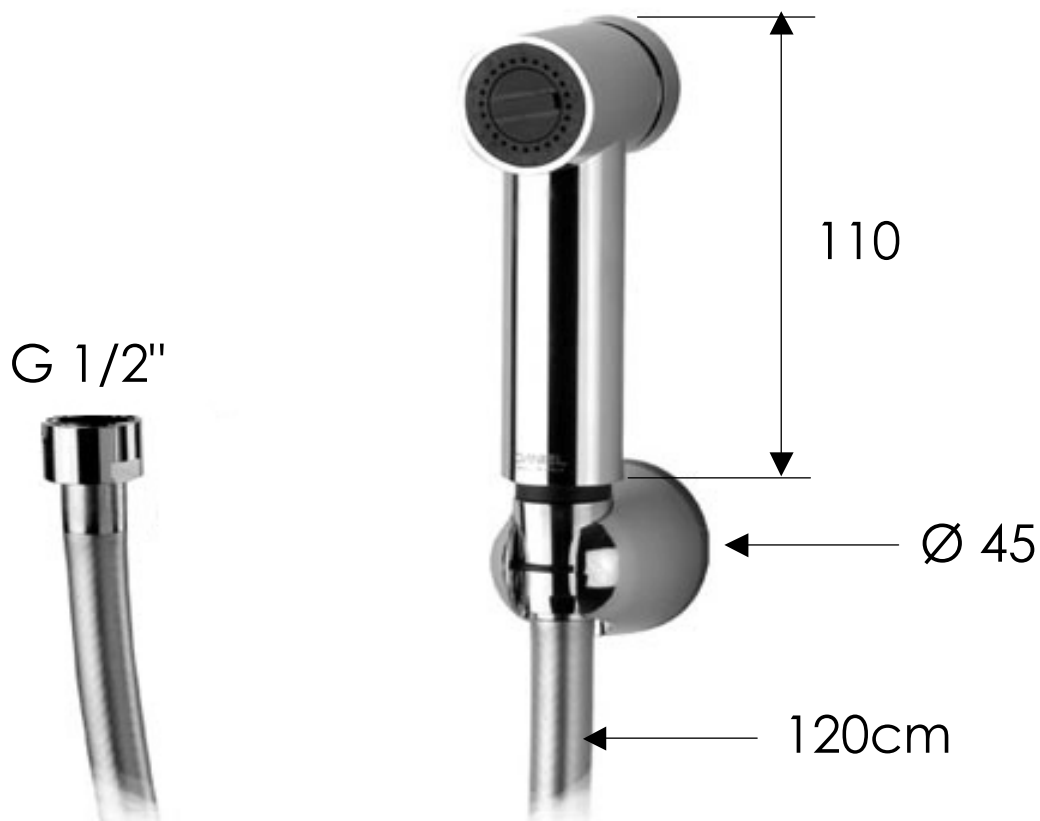

# REMER

RUBINETTERIE

SCHEDA TECNICA

TECHNICAL FEATURES

ART. COD.

**332332EUM**

P max = 5 bar

## MATERIALI / MATERIALS

OTTONE CROMATO / CHROME PLATED BRASS

ABS CROMATO / CHROME PLATED ABS