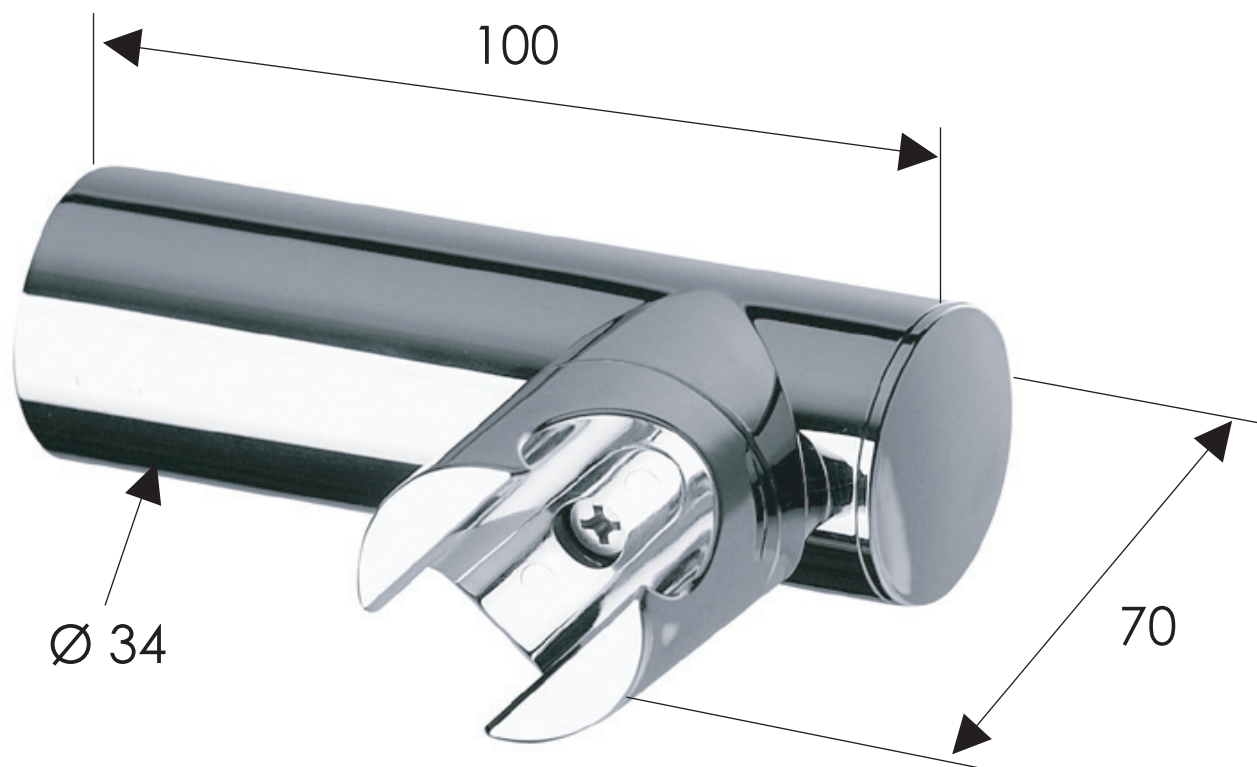

REMER

RUBINETTERIE

SCHEDA TECNICA

ART. COD.

TECHNICAL FEATURES

339N

MATERIALI / MATERIALS

ABS CROMATO / CHROME PLATED ABS