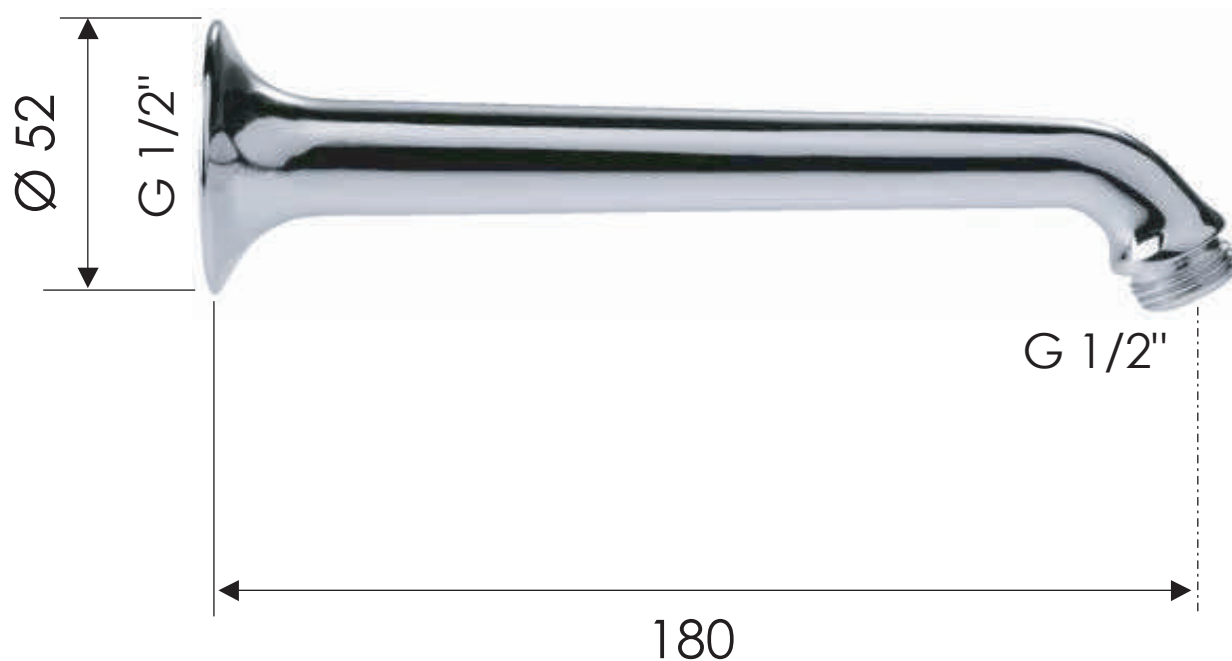

REMER

RUBINETTERIE

SCHEDA TECNICA

ART. COD.

TECHNICAL FEATURES

344

MATERIALI / MATERIALS

OTTONE CROMATO / CHROME PLATED BRASS