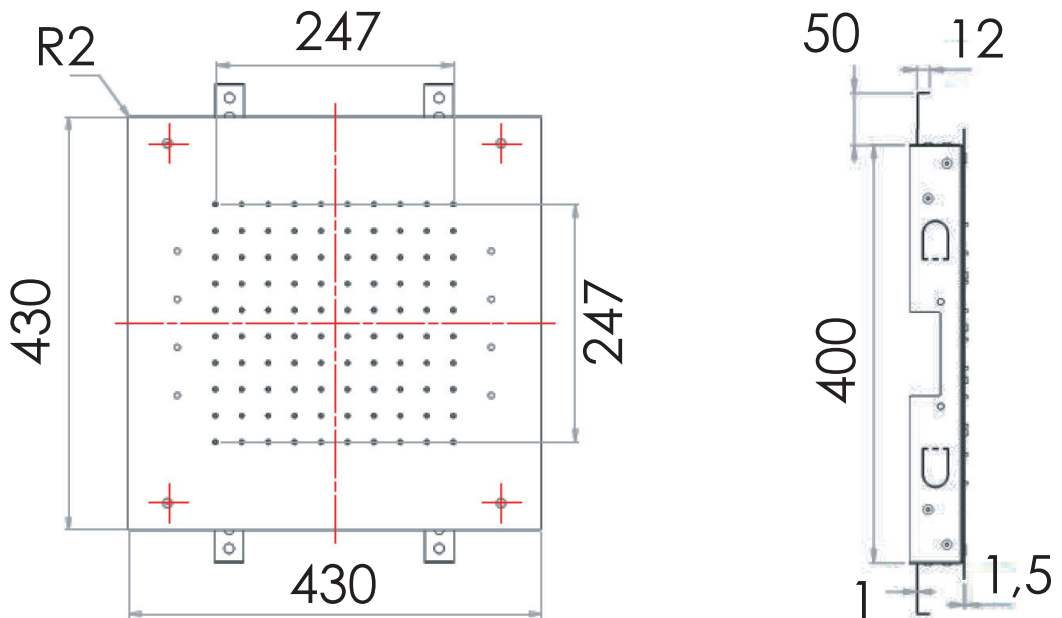

REMER

RUBINETTERIE

SCHEDA TECNICA

TECHNICAL FEATURES

ART. COD.

357RS43W

PULSANTIERA
WIRELESS
WIRELESS
REMOTE
CONTROL

MATERIALI / MATERIALS