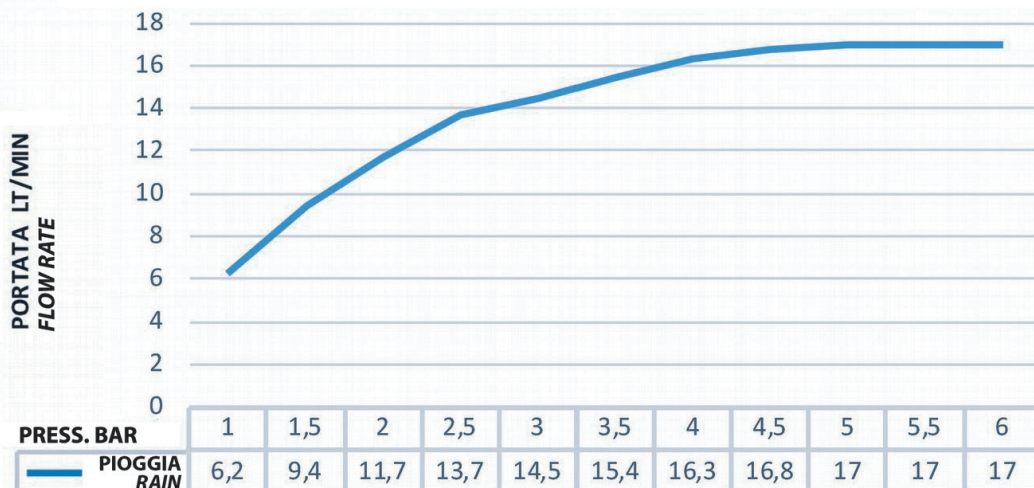

REMER

RUBINETTERIE

SCHEDA TECNICA

TECHNICAL FEATURES

ART. COD.

357RS43W

PULSANTIERA
WIRELESS
WIRELESS
REMOTE
CONTROL

MATERIALI / MATERIALS