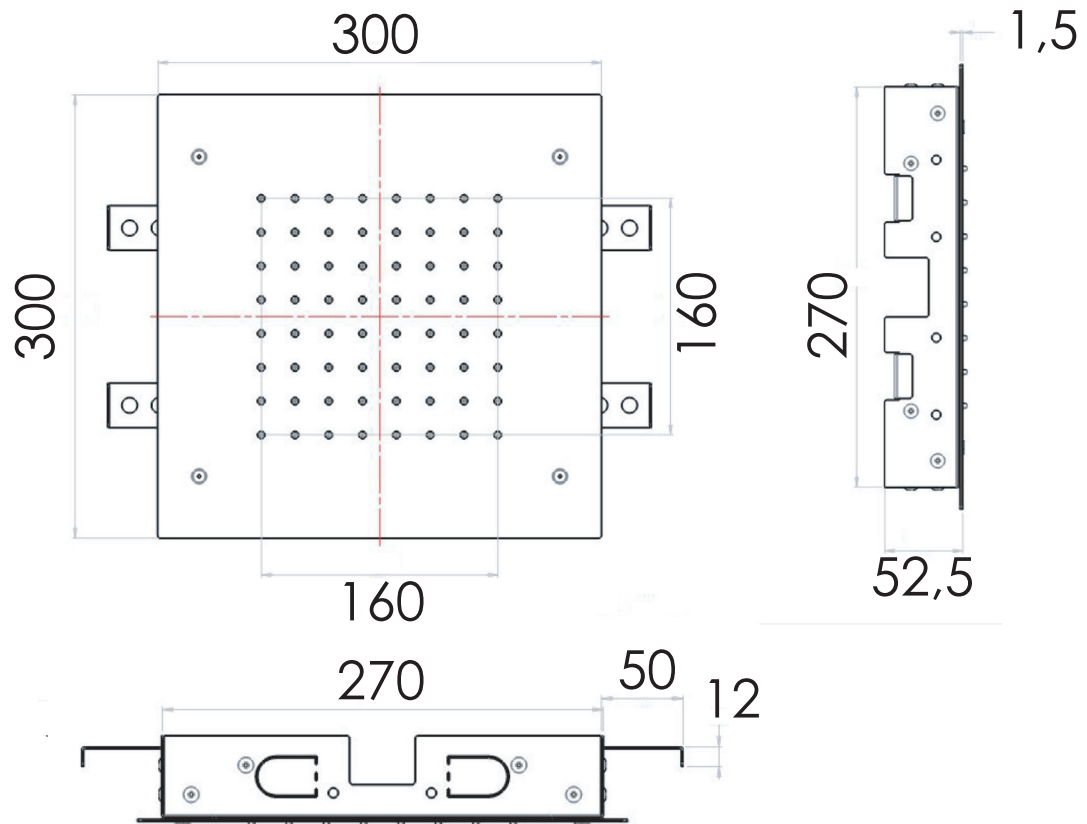

REMER

SCHEDA TECNICA

TECHNICAL FEATURES

RUBINETTERIE

ART. COD.

357SFS30

MATERIALI / MATERIALS

ACCIAIO INOX LUCIDATO A SPECCHIO / MIRROR POLISHED STAINLESS STEEL