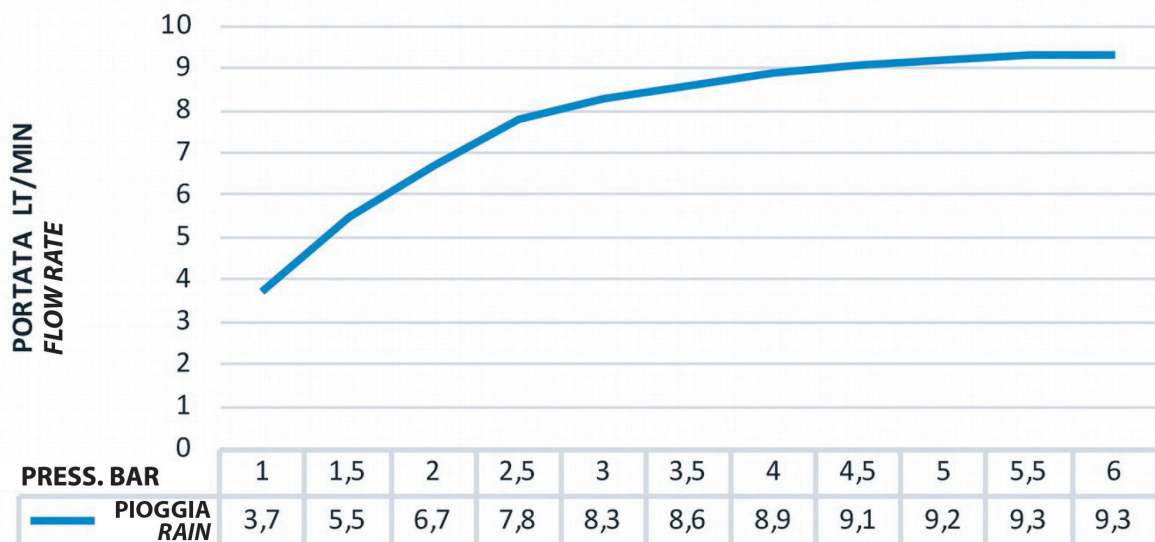

REMER

SCHEDA TECNICA

TECHNICAL FEATURES

RUBINETTERIE

ART. COD.

357SFS30

MATERIALI / MATERIALS

ACCIAIO INOX LUCIDATO A SPECCHIO / MIRROR POLISHED STAINLESS STEEL