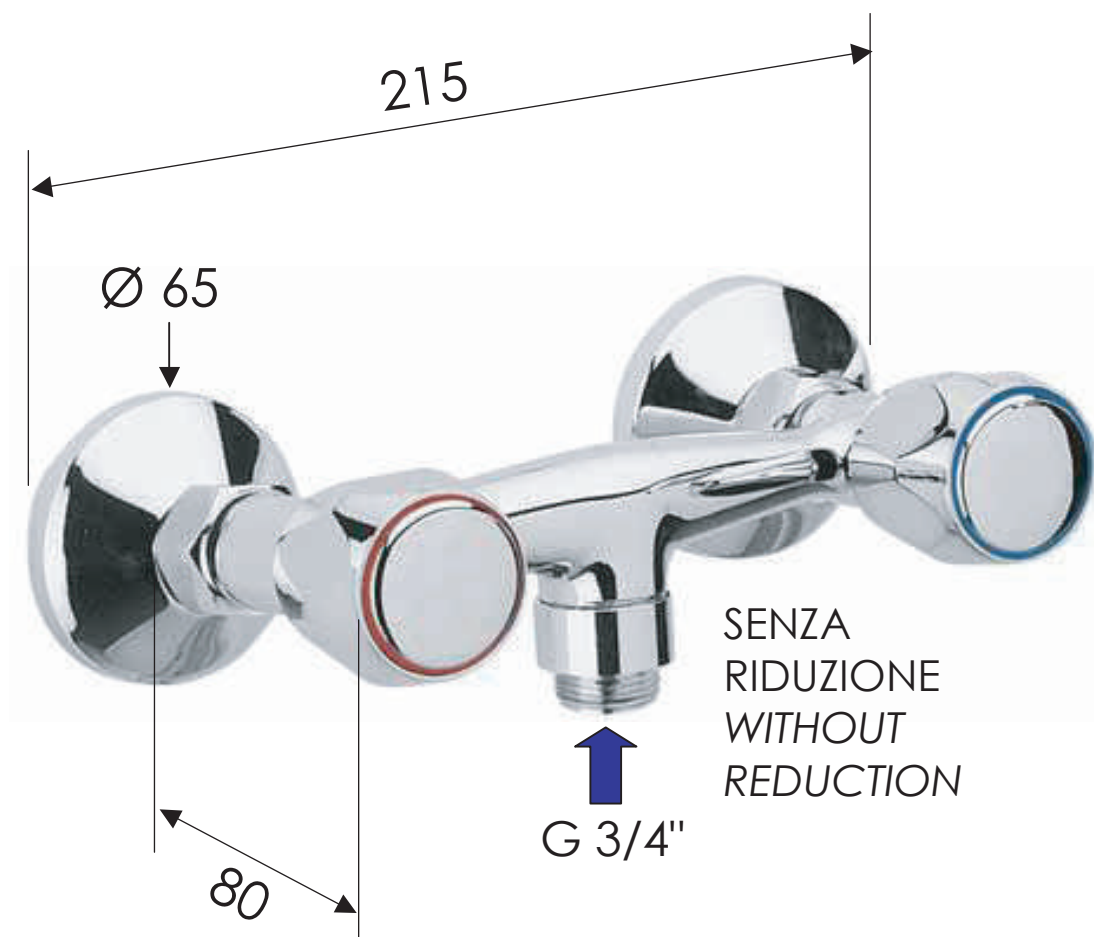

REMER

RUBINETTERIE

SCHEDA TECNICA

TECHNICAL FEATURES

ART. COD.

38EX

MATERIALI / MATERIALS

OTTONE CROMATO / CHROME PLATED BRASS