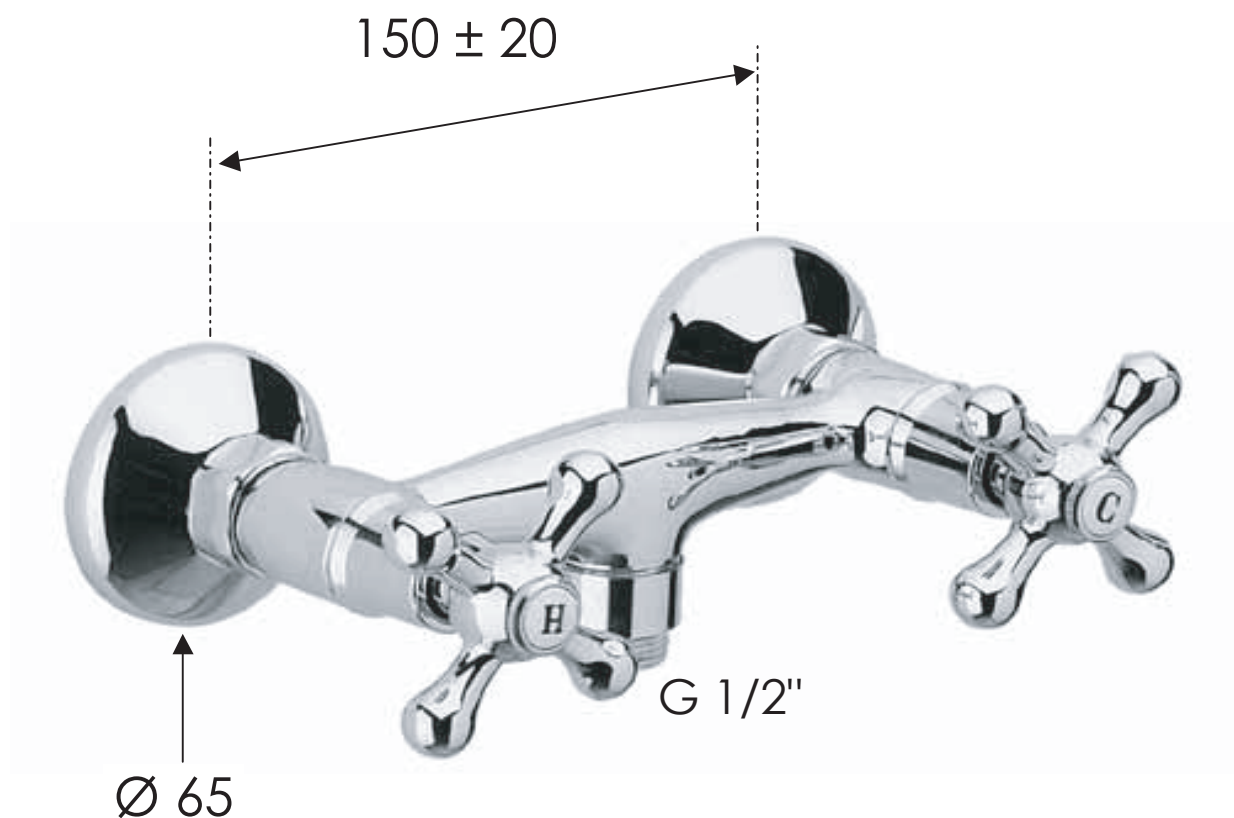

REMER

RUBINETTERIE

SCHEDA TECNICA

ART. COD.

TECHNICAL FEATURES

38LI

MATERIALI / MATERIALS

OTTONE CROMATO / CHROME PLATED BRASS