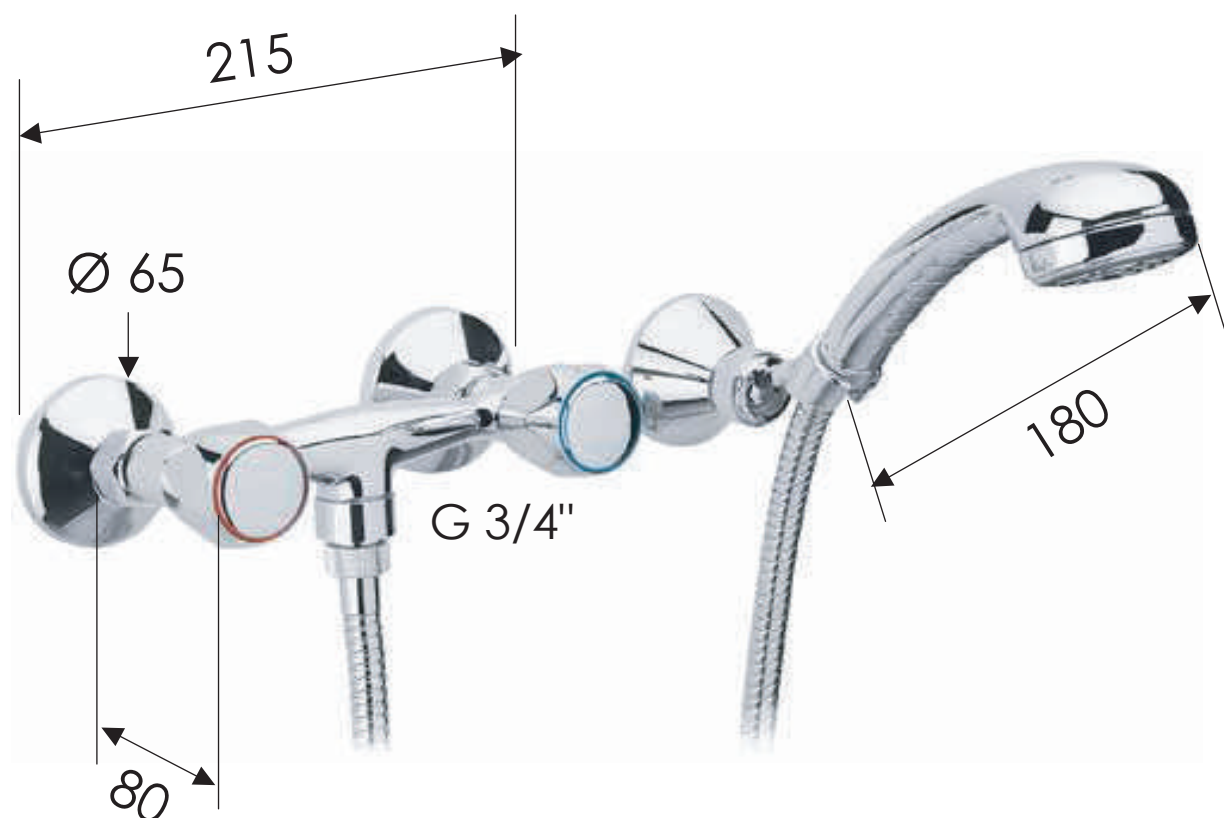

# REMER

RUBINETTERIE

SCHEDA TECNICA

ART. COD.

*TECHNICAL FEATURES*

**39EX**

## MATERIALI / MATERIALS

OTTONE CROMATO / CHROME PLATED BRASS