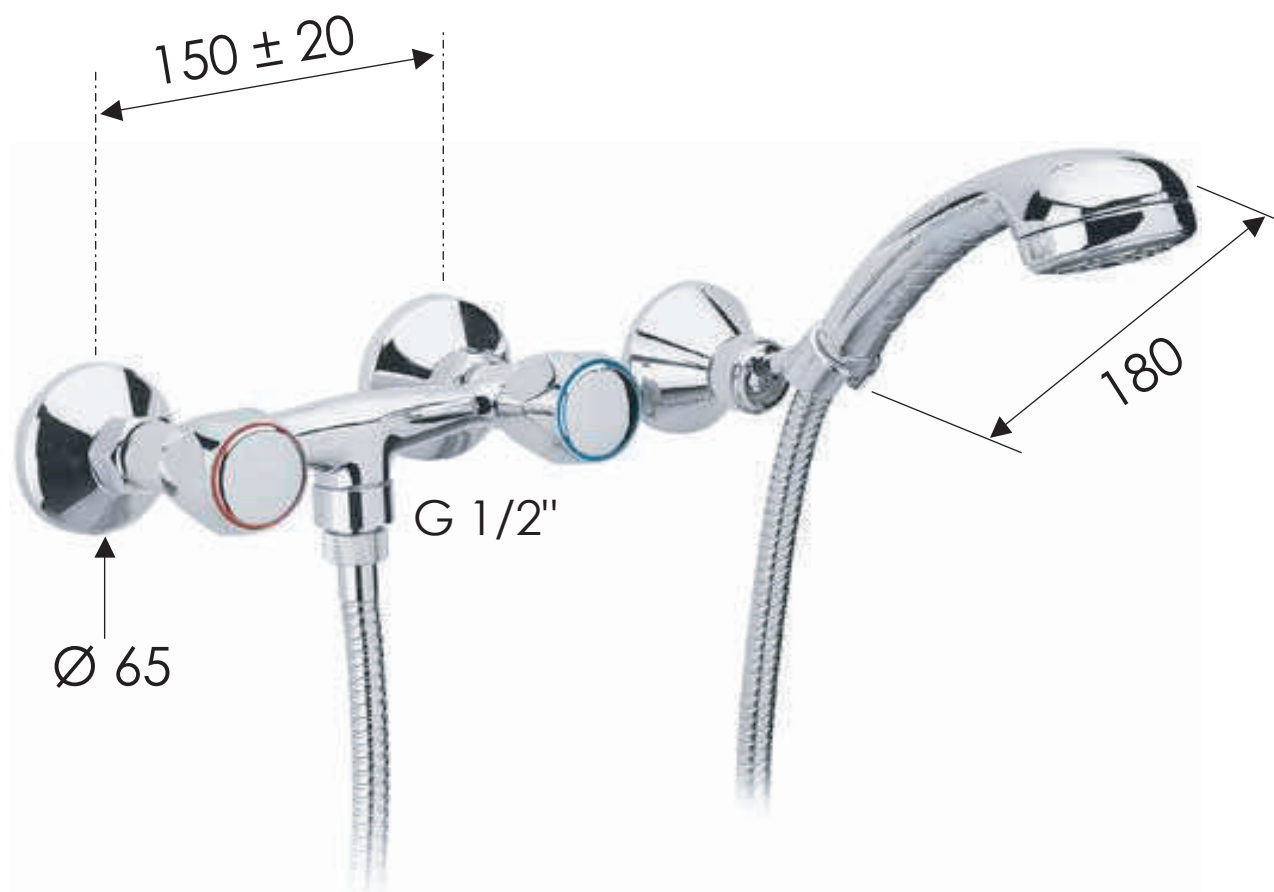

REMER

RUBINETTERIE

SCHEDA TECNICA

ART. COD.

TECHNICAL FEATURES

39Y

MATERIALI / MATERIALS

OTTONE CROMATO / CHROME PLATED BRASS