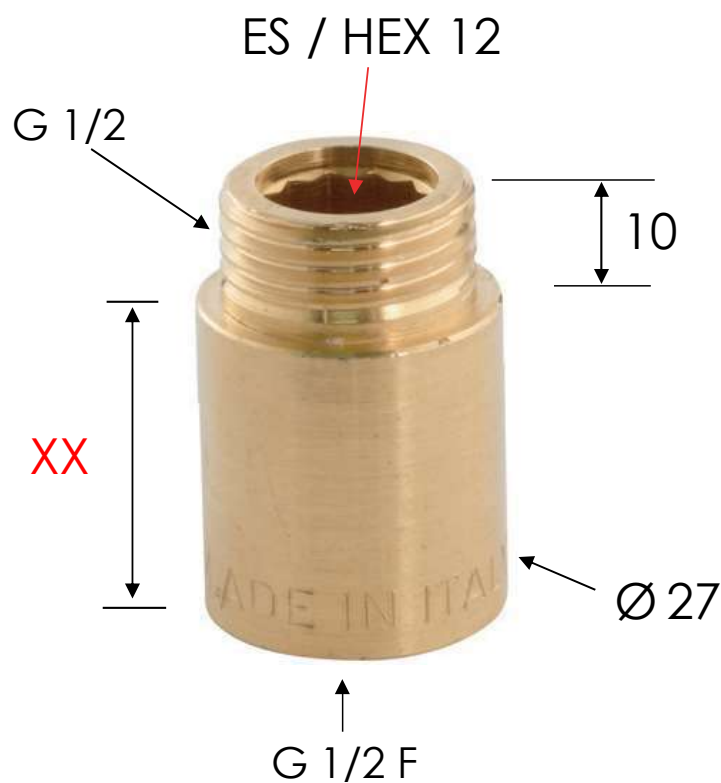

REMER
RUBINETTERIE

SERIE
SERIES

RACCORDERIA
RACKORDS
502POG

CODICE
CODE

IMMAGINE - IMAGE

DESCRIZIONE - DESCRIPTION

Prolungha in ottone giallo tipo pesante Ø mm 27,
1/2 x mm 10, 15, 20, 25, 30, 40, 50, 60, 80, 100.

Yellow brass extension Ø mm 27,
1/2 x mm 10, 15, 20, 25, 30, 40, 50, 60, 80, 100.

SCHEDA TECNICA - TECHNICAL FEATURES

XX = 10 - 15 - 20 - 25 - 30 - 40 - 50 - 60 - 80 - 100

OTTONE GIALLO / YELLOW BRASS
CW 617 N