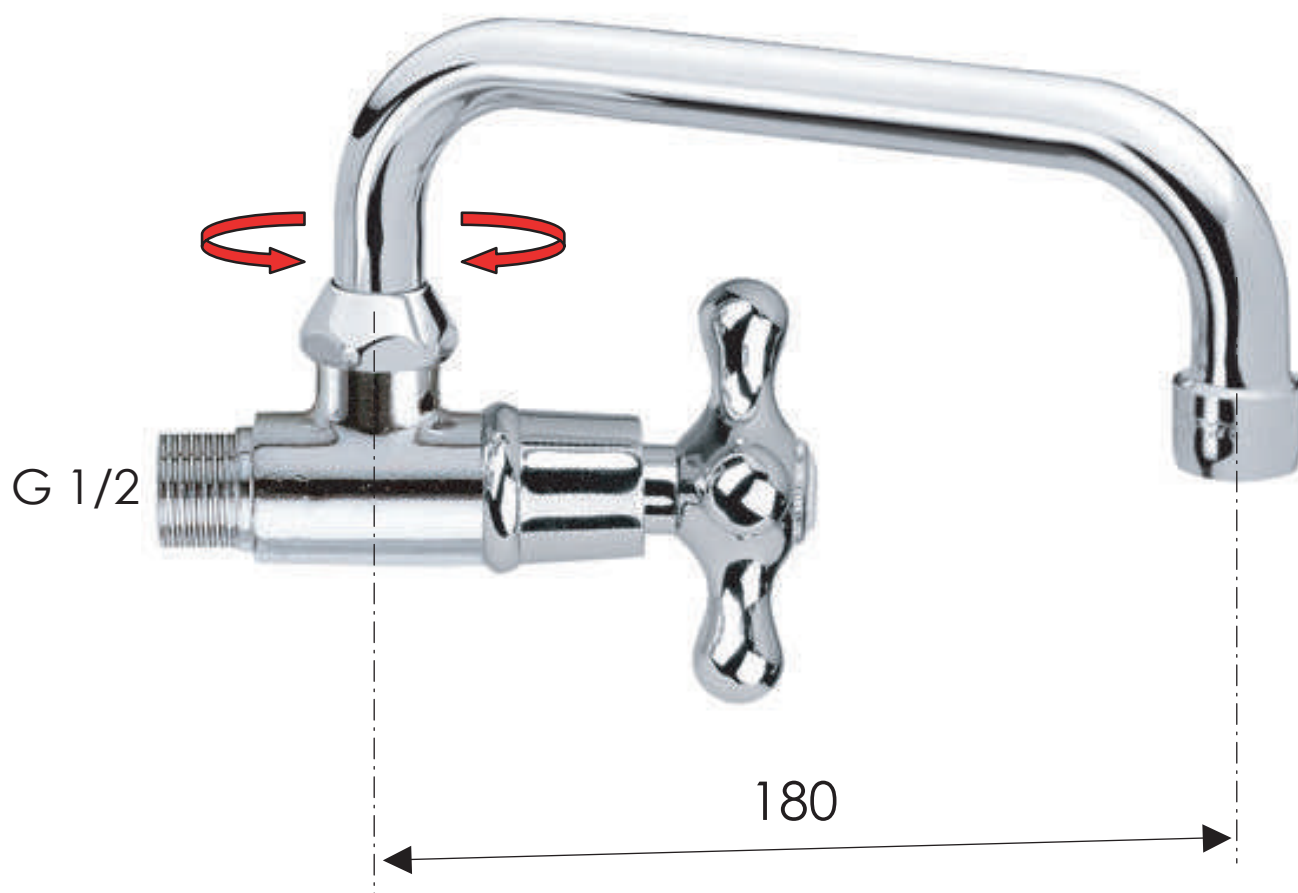

# REMER

RUBINETTERIE

SCHEDA TECNICA

TECHNICAL FEATURES

ART. COD.

**53SLI**

## MATERIALI / MATERIALS

OTTONE CROMATO / CHROME PLATED BRASS