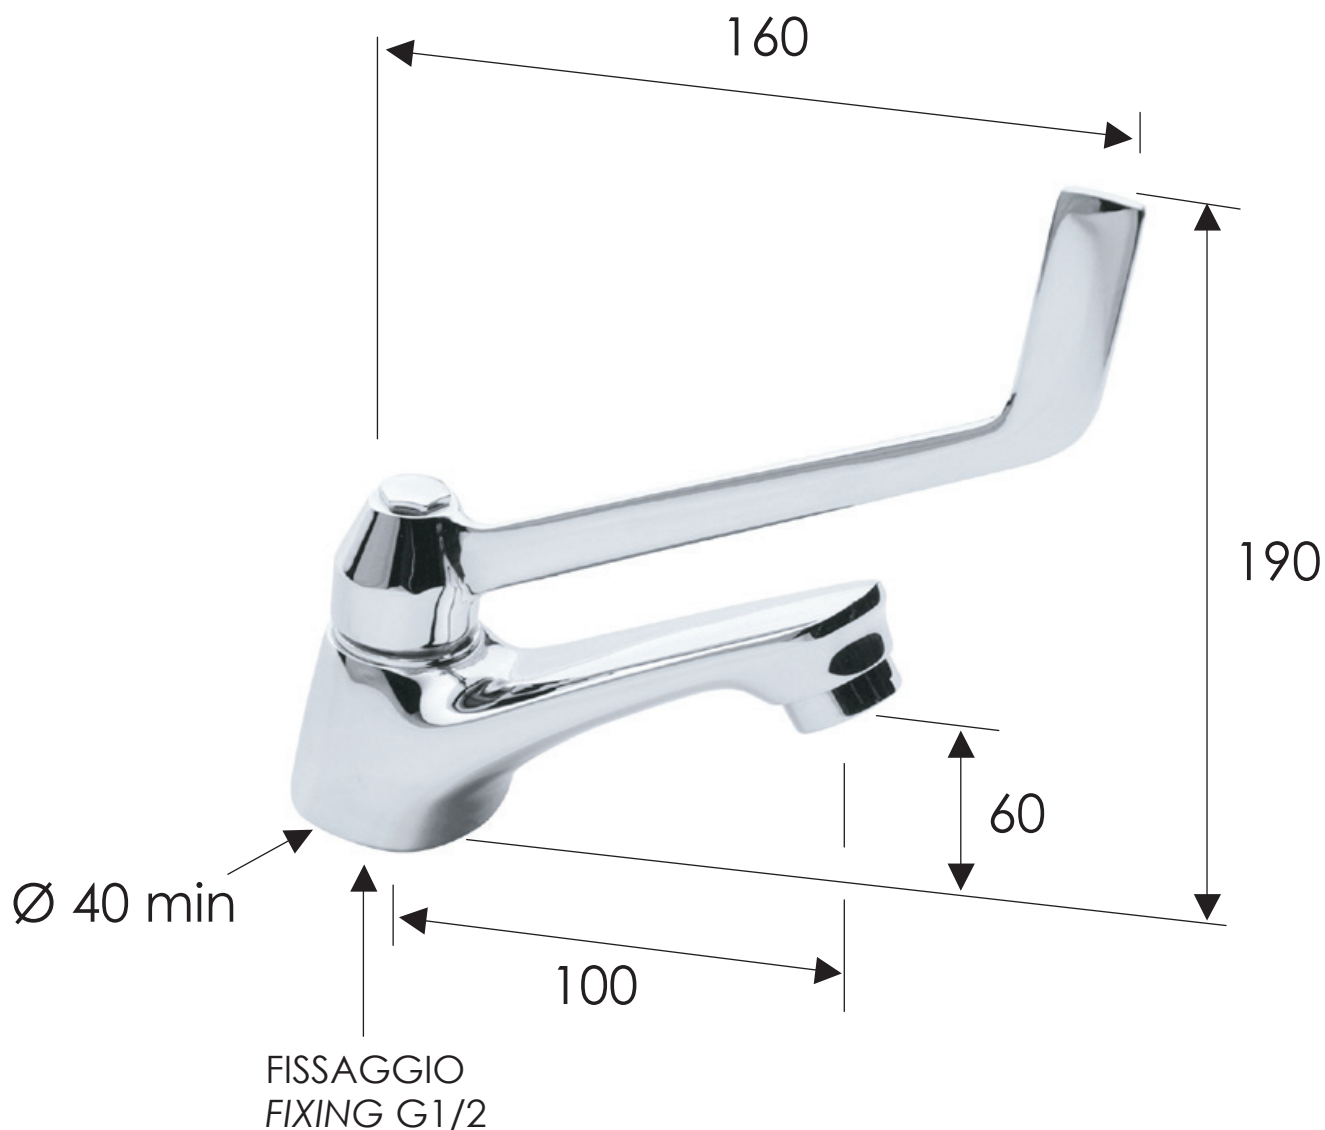

# REMER

RUBINETTERIE

SCHEDA TECNICA

TECHNICAL FEATURES

ART. COD.

**65**

## MATERIALI / MATERIALS

OTTONE CROMATO / CHROME PLATED BRASS