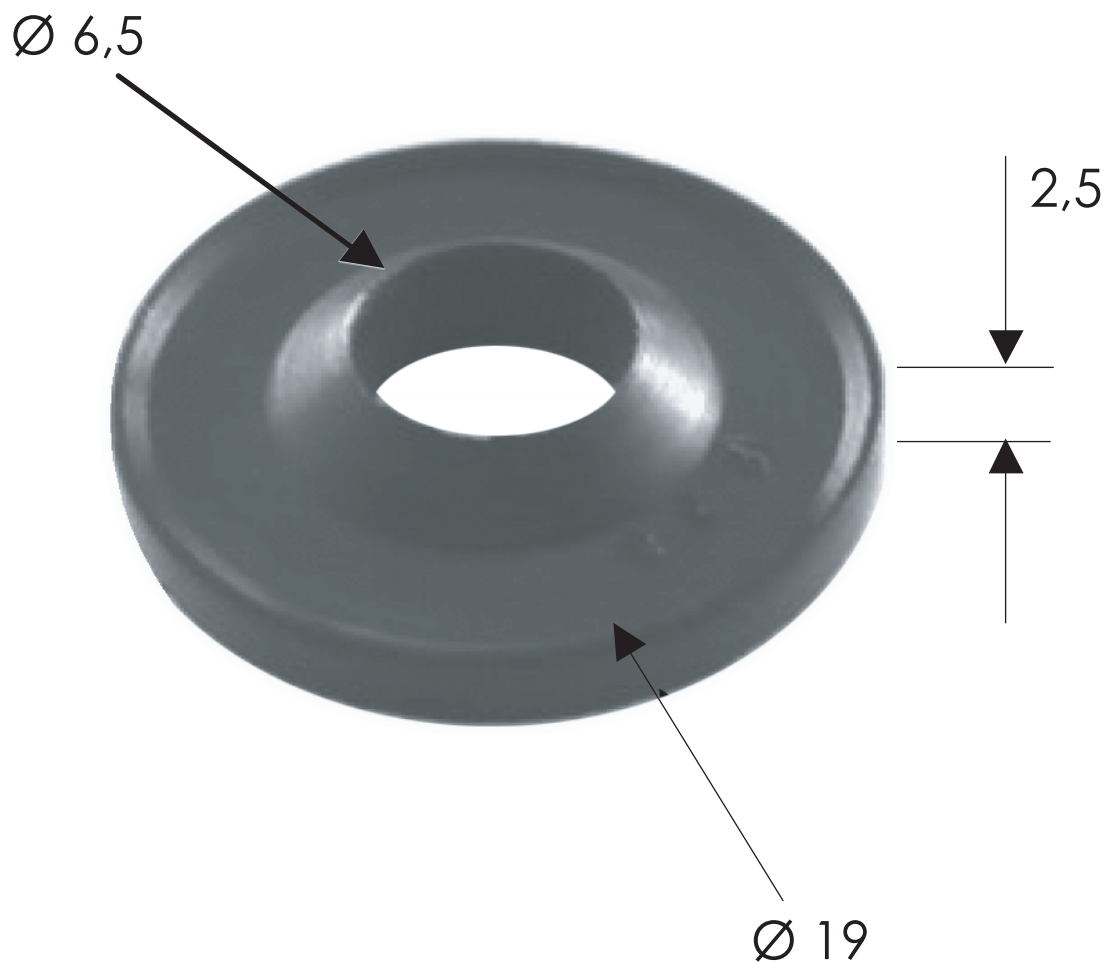

REMER

RUBINETTERIE

SCHEDA TECNICA

ART. COD.

TECHNICAL FEATURES

662RE12

MATERIALI / MATERIALS

EPDM 80 SH