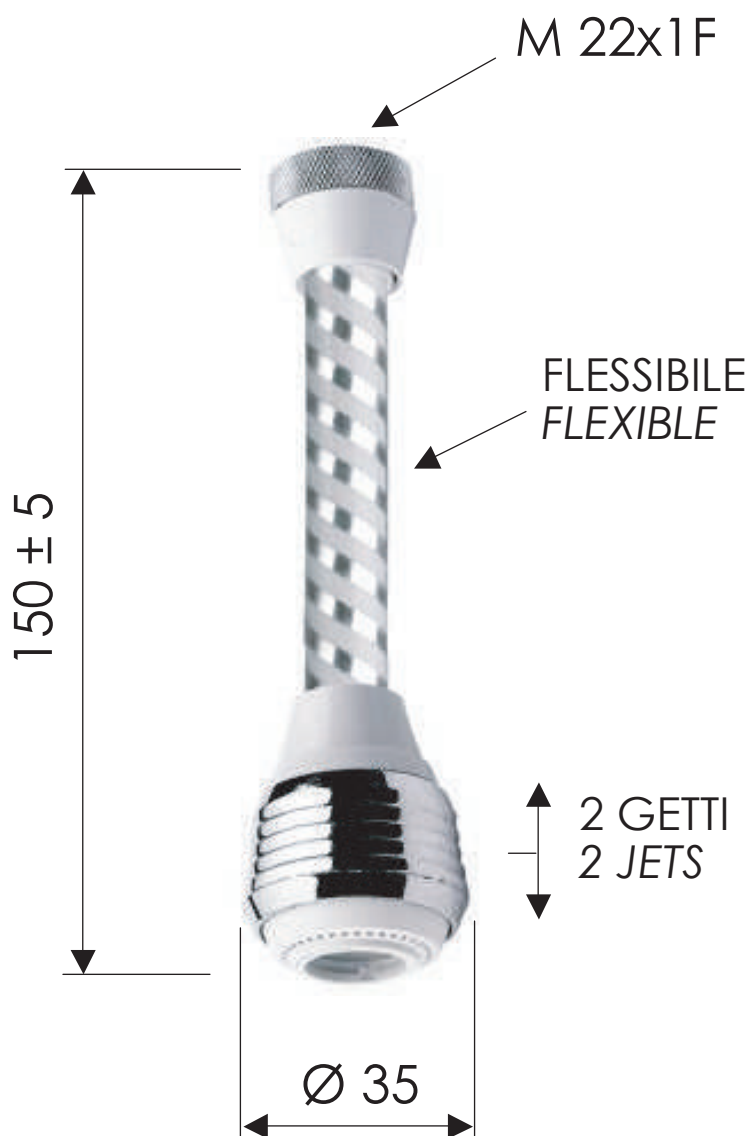

REMER

RUBINETTERIE

SCHEDA TECNICA

TECHNICAL FEATURES

ART. COD.

82LGH

MATERIALI / MATERIALS

ABS CROMATO / CHROME PLATED ABS