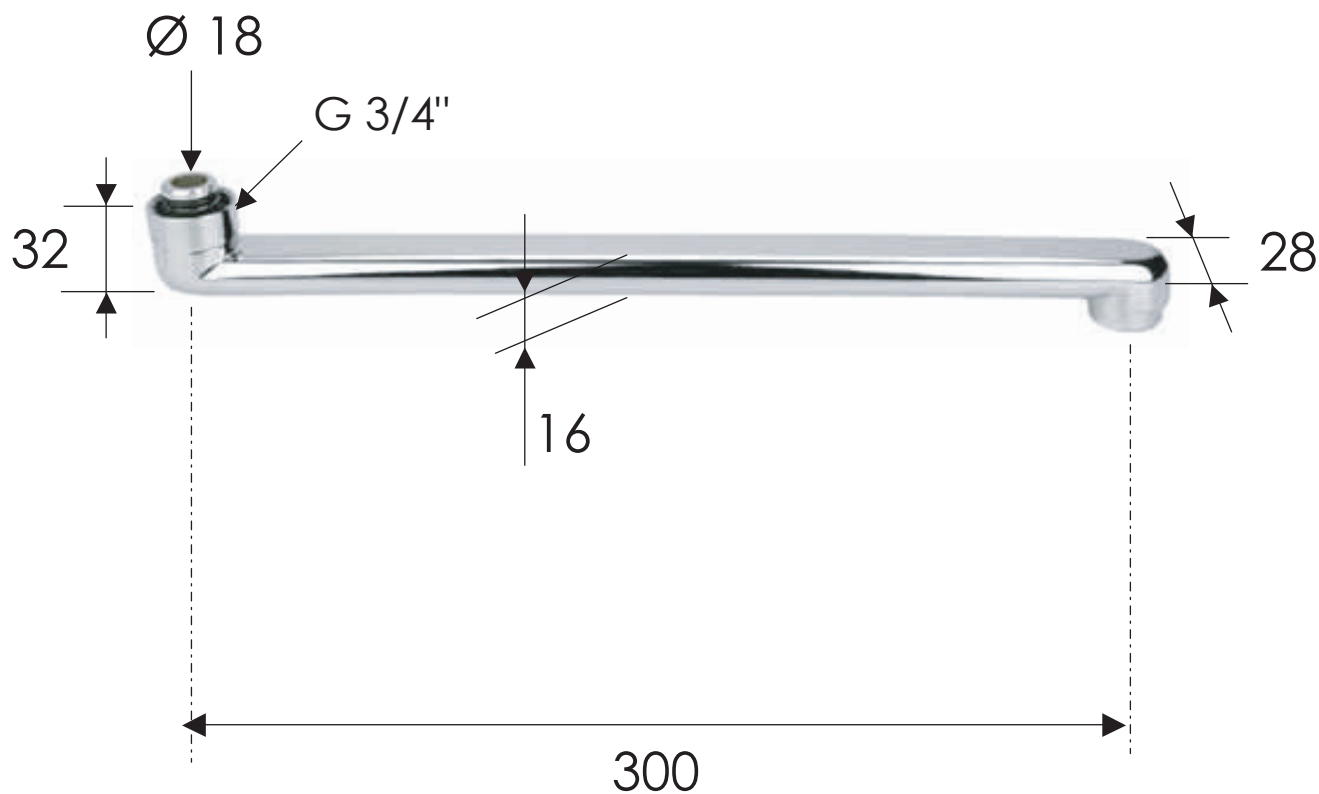

# REMER

RUBINETTERIE

SCHEDA TECNICA

ART. COD.

*TECHNICAL FEATURES*

**9230**

## MATERIALI / MATERIALS

OTTONE CROMATO / CHROME PLATED BRASS