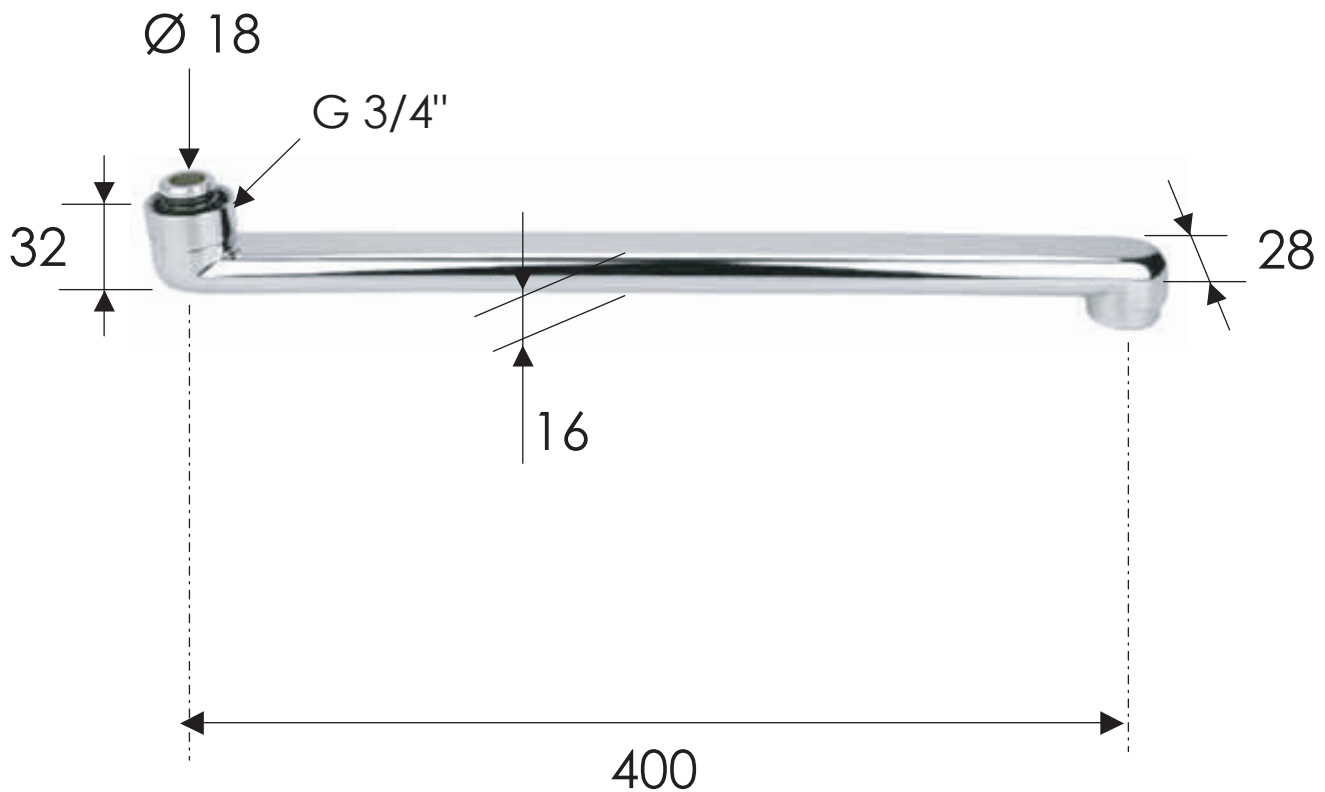

REMER

RUBINETTERIE

SCHEDA TECNICA

ART. COD.

TECHNICAL FEATURES

9240

MATERIALI / MATERIALS

OTTONE CROMATO / CHROME PLATED BRASS