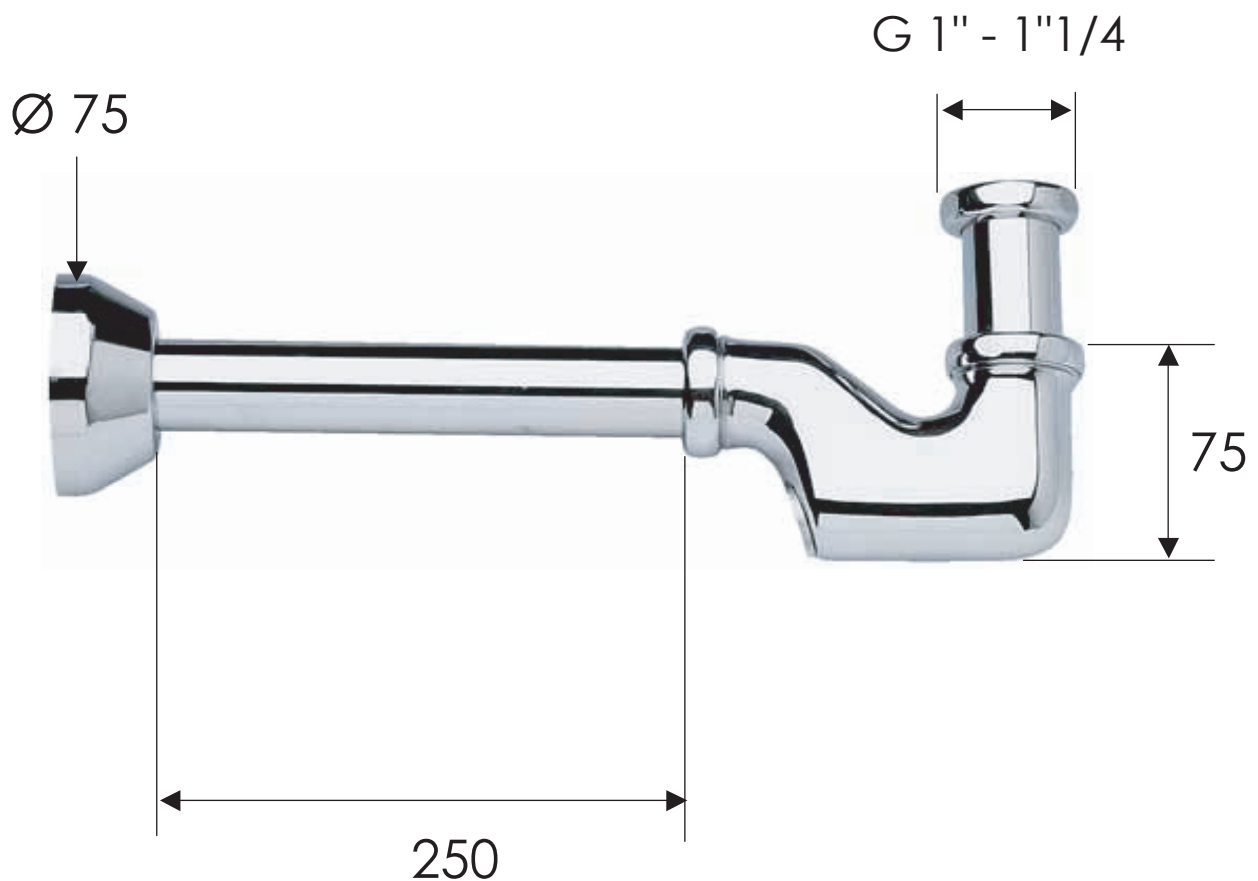

REMER

RUBINETTERIE

SCHEDA TECNICA

ART. COD.

TECHNICAL FEATURES

956

MATERIALI / MATERIALS

OTTONE CROMATO / CHROME PLATED BRASS