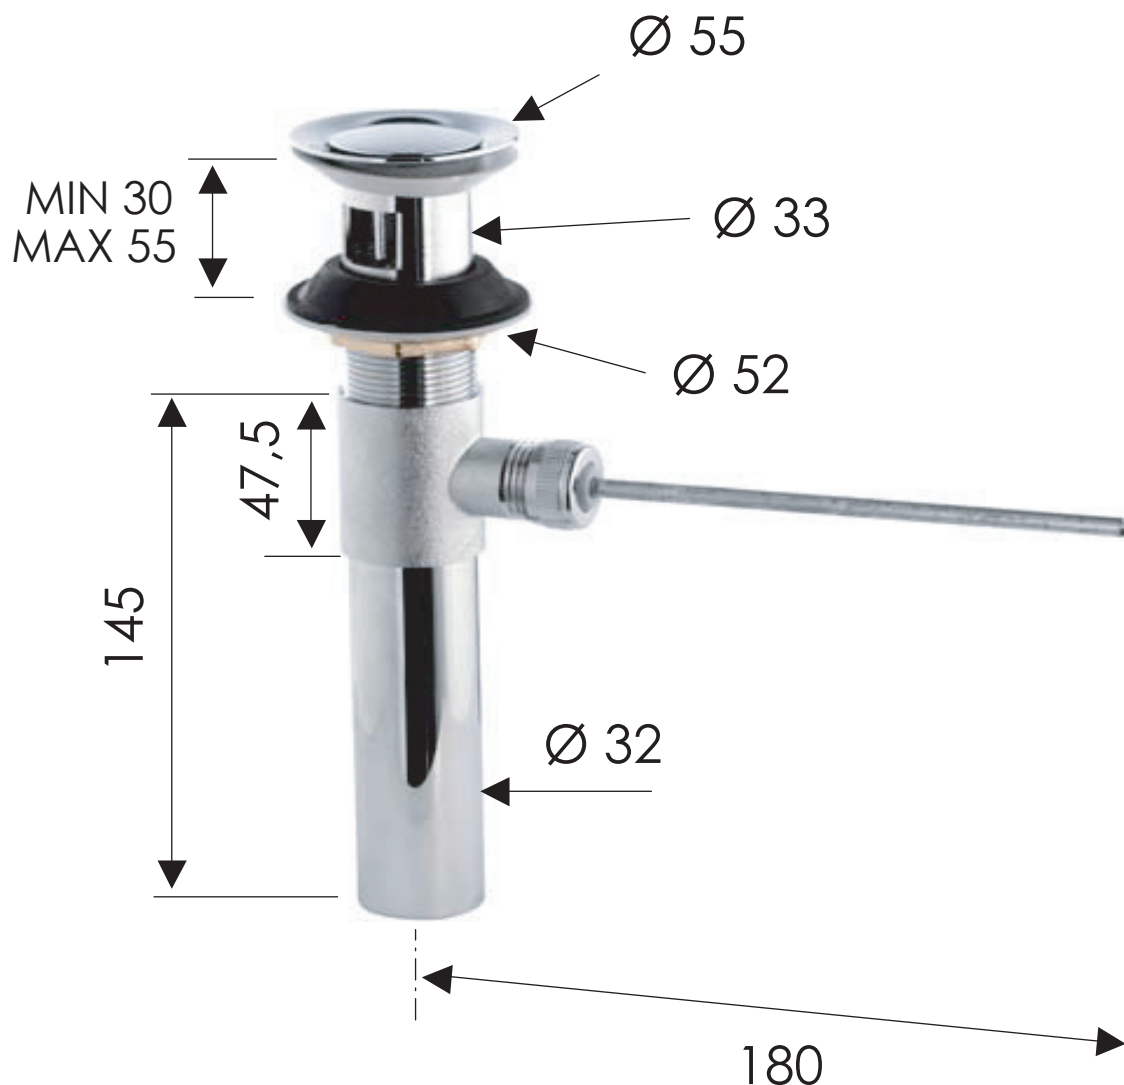

REMER

RUBINETTERIE

SCHEDA TECNICA

TECHNICAL FEATURES

ART. COD.

95AM

MATERIALI / MATERIALS

OTTONE CROMATO / CHROME PLATED BRASS