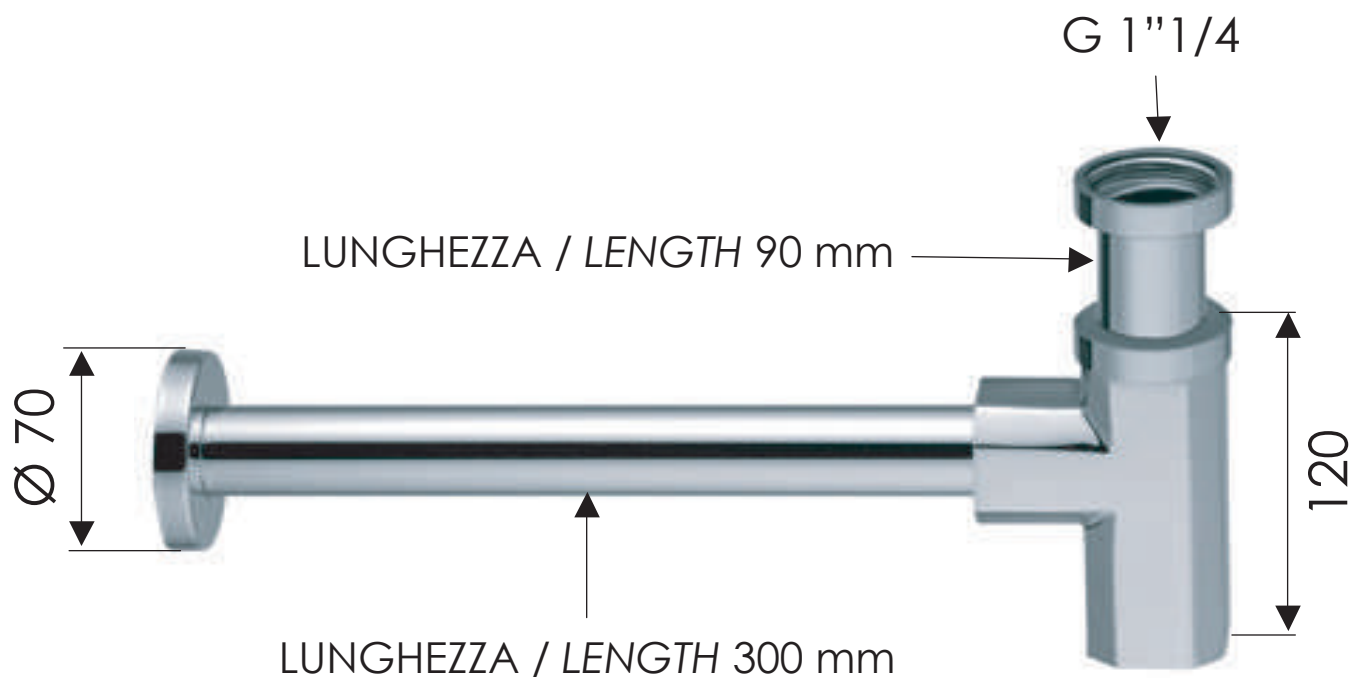

REMER

RUBINETTERIE

SCHEDA TECNICA

ART. COD.

TECHNICAL FEATURES

965

MATERIALI / MATERIALS

OTTONE CROMATO / CHROME PLATED BRASS