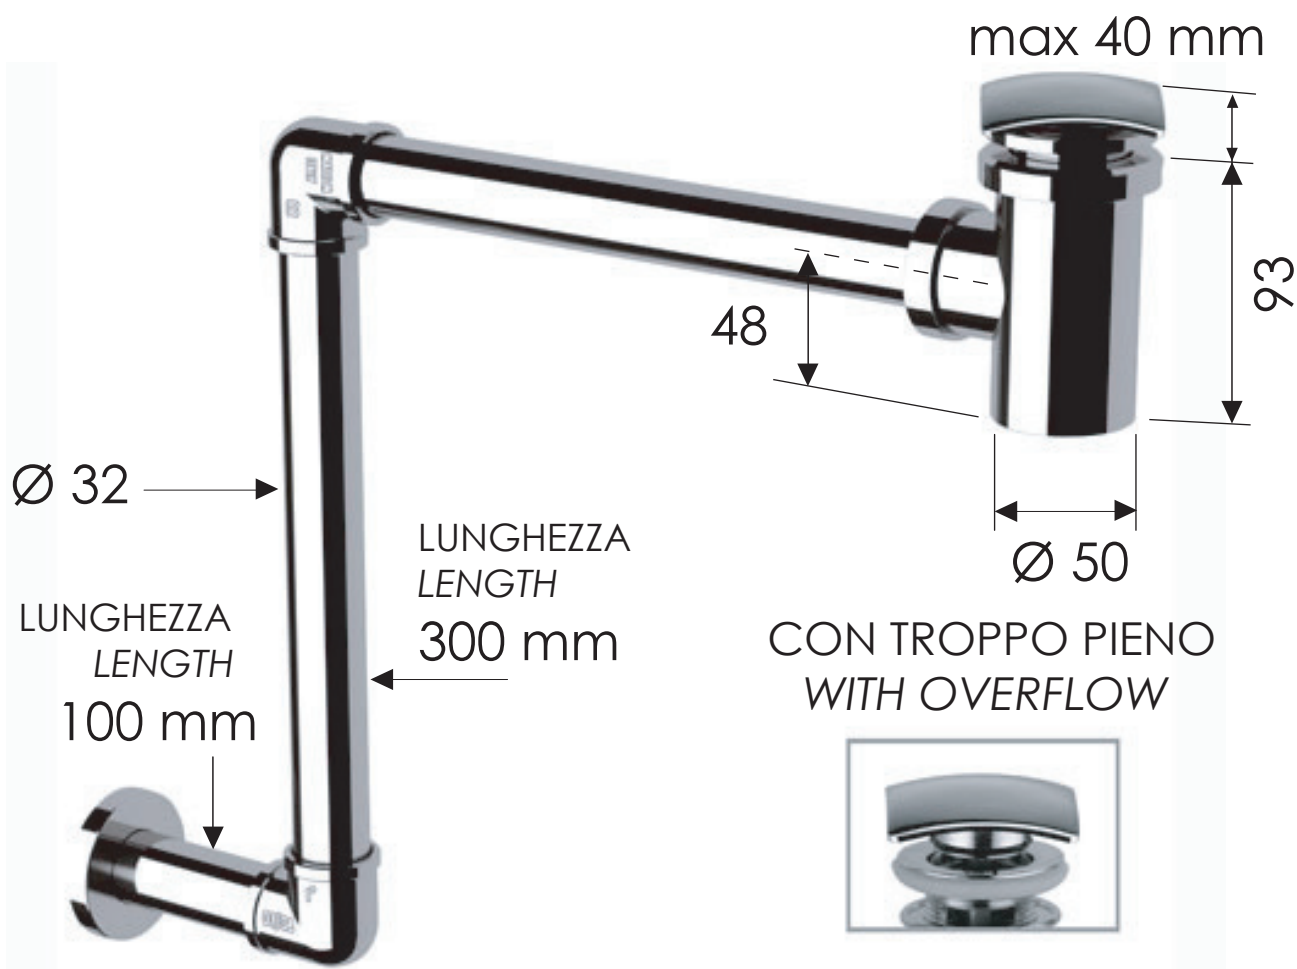

REMER

RUBINETTERIE

SCHEDA TECNICA

TECHNICAL FEATURES

ART. COD.

985S

MATERIALI / MATERIALS

OTTONE CROMATO / CHROME PLATED BRASS